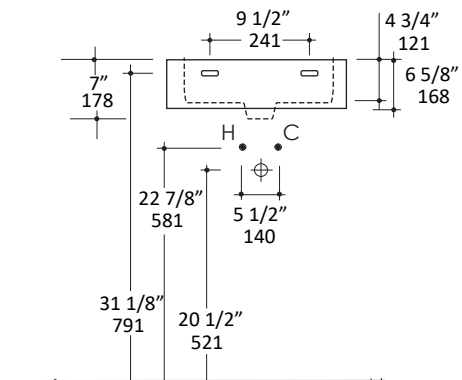

Specifications:

Installation:	Wall-mount or above-counter
Exterior Dimensions:	19 3/4" w x 19" d x 7" h
Material:	Porcelain
Weight:	42 lbs
Overflow:	Yes
Finishes:	001 - White
Faucet Holes:	00 - no hole 01 - one centered hole 02 - two hole - center and right, 4" spread 03 - three hole, 8" spread
Cutout Size:	10" x 8" (template available upon request)
Faucet Hole Size:	Ø 1 3/8"
Drain Hole Size:	Ø 1 3/4"

CUT OUT
10" x 8"
254 x 203

Features:

- Porcelain sink with overflow
- Unglazed back
- Unfinished bottom
- Wall-mount or above-counter installation
- Wall-mounting bolts are included
- It must be installed against a wall on the back

LACAVA reserves the right to revise any dimension or information on this sheet without notice. Dimensions are nominal and may vary within an industry accepted tolerance of 1/4". Drawings provided herein are meant to give the user an idea of the product and are not made to scale. Revised: 12/10/2024