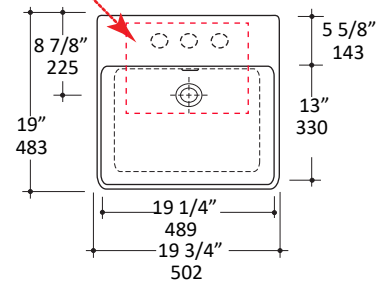

Specifications:

Installation:	Wall-mount or above-counter
Exterior Dimensions:	19 3/4" w x 19" d x 7" h
Material:	Porcelain
Weight:	42 lbs
Overflow:	Yes
Finishes:	001 - White
Faucet Holes:	00 - no hole 01 - one centered hole 02 - two hole - center and right, 4" spread 03 - three hole, 8" spread
Cutout Size:	10" x 8" (template available upon request)
Faucet Hole Size:	Ø 1 3/8"
Drain Hole Size:	Ø 1 3/4"

CUT OUT
10" x 8"
254 x 203

Features:

- Porcelain sink with overflow
- Unglazed back
- Unfinished bottom
- Wall-mount or above-counter installation
- Wall-mounting bolts are included
- It must be installed against a wall on the back

LACAVA reserves the right to revise any dimension or information on this sheet without notice. Dimensions are nominal and may vary within an industry accepted tolerance of 1/4". Drawings provided herein are meant to give the user an idea of the product and are not made to scale. Revised: 12/10/2024