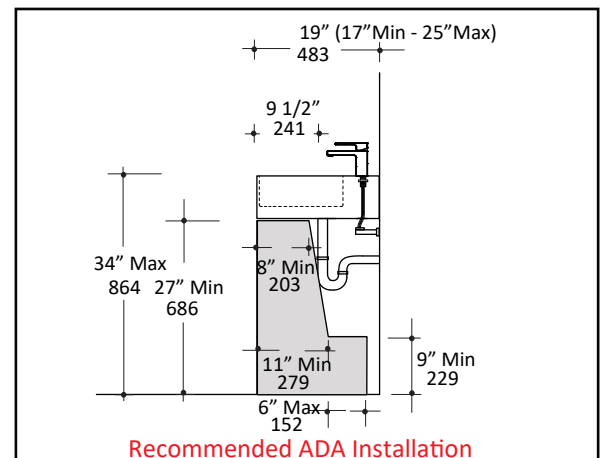

Specifications:

Installation:	Wall-mount or above-counter
Exterior Dimensions:	19 3/4" w x 19" d x 7" h
Material:	Porcelain
Weight:	42 lbs
Overflow:	Yes
Finishes:	001 - White
Faucet Holes:	00 - no hole 01 - one centered hole 02 - two hole - center and right, 4" spread 03 - three hole, 8" spread
Cutout Size:	10" x 8" (template available upon request)
Faucet Hole Size:	Ø 1 3/8"
Drain Hole Size:	Ø 1 3/4"

CUT OUT
10" x 8"
254 x 203

Features:

- Porcelain sink with overflow
- Unglazed back
- Unfinished bottom
- Wall-mount or above-counter installation
- Wall-mounting bolts are included
- It must be installed against a wall on the back

Codes + Standards:

- Meets and exceeds applicable national codes and standards

compliant when installed to specific requirements of this regulation

Recommended Items:

- European drain with overflow
 - 7100-13OF
 - 7100-16OF

LACAVA reserves the right to revise any dimension or information on this sheet without notice. Dimensions are nominal and may vary within an industry accepted tolerance of 1/4". Drawings provided herein are meant to give the user an idea of the product and are not made to scale. Revised: 12/10/2024