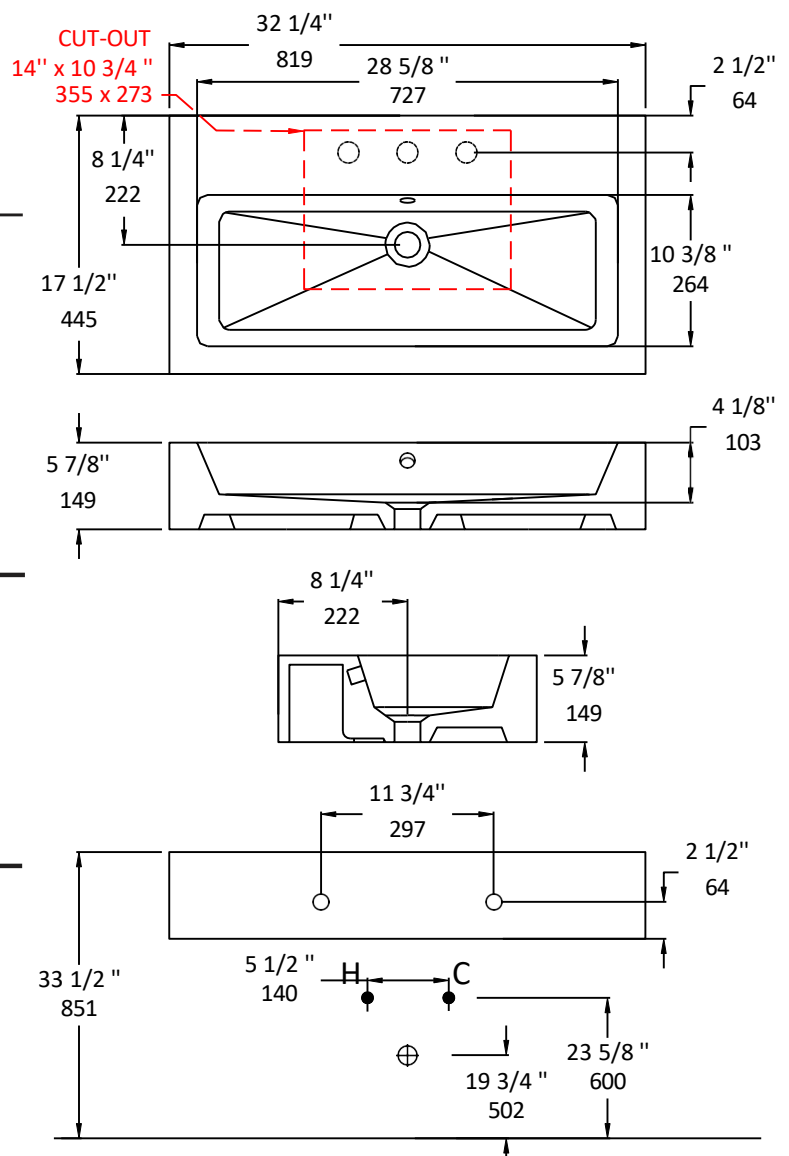

Specifications:

Installation:	Wall-mount or above-counter sink
Exterior dimensions:	32 1/4" w x 17 1/2" d x 5 7/8" h
Interior dimensions:	28 5/8" w x 10 3/8" d x 4 1/8" h
Material:	Porcelain
Weight:	54 lbs
Overflow:	yes
Finishes:	001 - White MB -Matte black
Faucet holes:	00- None 01- One centered hole 02- Two faucet holes 4" spread 03- Three in 8" spread
Cut-out size:	14" w x 10 3/4" d
Faucet hole size:	1 3/8"
Drain hole size:	1 3/4"

LACAVA reserves the right to revise any dimension or information on this sheet without notice. Dimensions are nominal and may vary within an industry accepted tolerance of 1/4". Drawings provided herein are meant to give the user an idea of the product and are not made to scale.