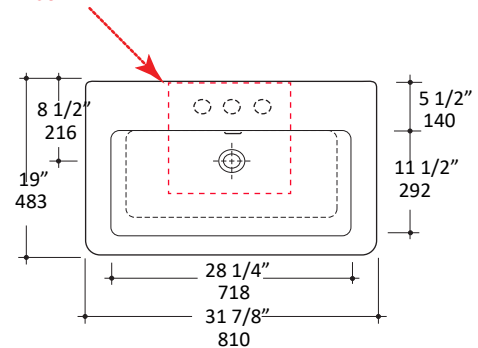

## Specifications:

<b>Installation:</b>	Wall-mount, above-counter, or vanity-top
<b>Exterior Dimensions:</b>	31 7/8" w x 19" d x 7" h
<b>Material:</b>	Porcelain
<b>Weight:</b>	52 lbs
<b>Overflow:</b>	Yes
<b>Finishes:</b>	001 - White
<b>Faucet Holes:</b>	00 - no hole 01 - one centered hole 02 - two hole - center and right, 4" spread 03 - three hole, 8" spread
<b>Faucet Hole Size:</b>	Ø 1 3/8"
<b>Drain Hole Size:</b>	Ø 1 3/4"
<b>Cutout Size:</b>	10" x 8" (template available upon request)

## Codes + Standards:

- Meets and exceeds applicable national codes and standards

compliant when installed to specific requirements of this regulation

- European drain with overflow
  - 7100-13OF
  - 7100-16OF

CUT OUT  
10" x 8"  
254 x 203

LACAVA reserves the right to revise any dimension or information on this sheet without notice. Dimensions are nominal and may vary within an industry accepted tolerance of 1/4". Drawings provided herein are meant to give the user an idea of the product and are not made to scale. Revised: 12/10/2024