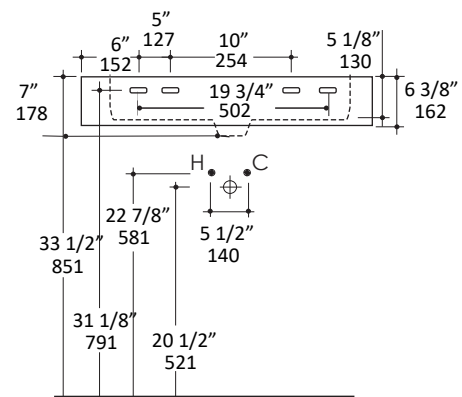

## Specifications:

<b>Installation:</b>	Wall-mount, above-counter, or vanity-top
<b>Exterior Dimensions:</b>	31 7/8" w x 19" d x 7" h
<b>Material:</b>	Porcelain
<b>Weight:</b>	52 lbs
<b>Overflow:</b>	Yes
<b>Finishes:</b>	001 - White
<b>Faucet Holes:</b>	00 - no hole 01 - one centered hole 02 - two hole - center and right, 4" spread 03 - three hole, 8" spread
<b>Faucet Hole Size:</b>	Ø 1 3/8"
<b>Drain Hole Size:</b>	Ø 1 3/4"
<b>Cutout Size:</b>	10" x 8" (template available upon request)

CUT OUT  
10" x 8"  
254 x 203

LACAVA reserves the right to revise any dimension or information on this sheet without notice. Dimensions are nominal and may vary within an industry accepted tolerance of 1/4". Drawings provided herein are meant to give the user an idea of the product and are not made to scale. Revised: 12/10/2024