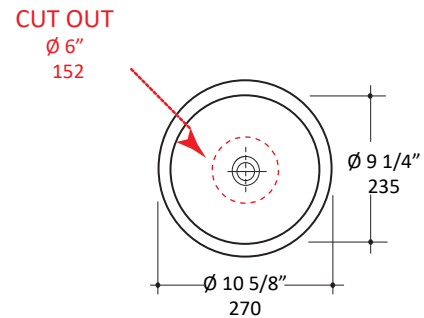

Specifications:

Installation:	Vessel
Exterior Dimensions:	Ø 10 5/8" x 5"h
Material:	Porcelain
Weight:	10 lbs
Overflow:	No
Finishes:	001 - White
Faucet Holes:	N/A
Cut-out Size:	Ø 6" (template available upon request)
Drain Hole Size:	Ø 1 3/4"

Recommended Items:

- European drain without overflow
 - 7100-13

LACAVA reserves the right to revise any dimension or information on this sheet without notice. Dimensions are nominal and may vary within an industry accepted tolerance of 1/4". Drawings provided herein are meant to give the user an idea of the product and are not made to scale. Revised: 12/12/2023