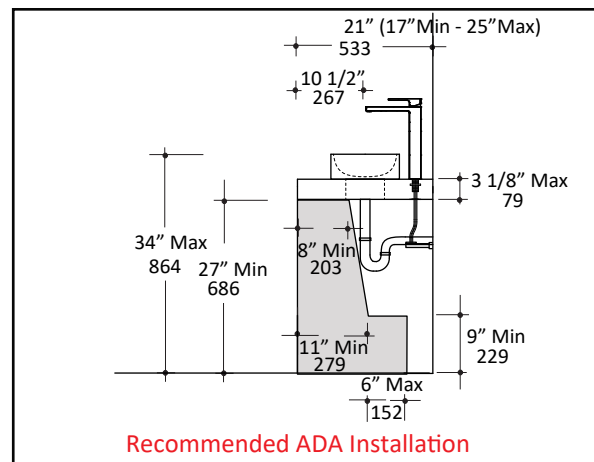

Specifications:

Installation:	Vessel
Exterior Dimensions:	Ø 10 5/8" x 5"h
Material:	Porcelain
Weight:	10 lbs
Overflow:	No
Finishes:	001 - White
Faucet Holes:	N/A
Cut-out Size:	Ø 6" (template available upon request)
Drain Hole Size:	Ø 1 3/4"

Features:

- Porcelain sink without overflow
- Unglazed bottom
- Glazed around

Codes + Standards:

- Meets and exceeds applicable national codes and standards

compliant when installed to specific requirements of this regulation

Recommended Items:

- European drain without overflow
 - 7100-13

LACAVA reserves the right to revise any dimension or information on this sheet without notice. Dimensions are nominal and may vary within an industry accepted tolerance of 1/4". Drawings provided herein are meant to give the user an idea of the product and are not made to scale. Revised: 12/12/2023