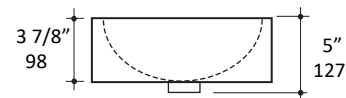

Specifications:

Installation:	Vessel
Exterior Dimensions:	Ø 10 5/8" x 5"h
Material:	Porcelain
Weight:	10 lbs
Overflow:	No
Finishes:	001 - White
Faucet Holes:	N/A
Cut-out Size:	Ø 6" (template available upon request)
Drain Hole Size:	Ø 1 3/4"

Recommended Items:

- European drain without overflow
 - 7100-13

LACAVA reserves the right to revise any dimension or information on this sheet without notice. Dimensions are nominal and may vary within an industry accepted tolerance of 1/4". Drawings provided herein are meant to give the user an idea of the product and are not made to scale. Revised: 12/12/2023