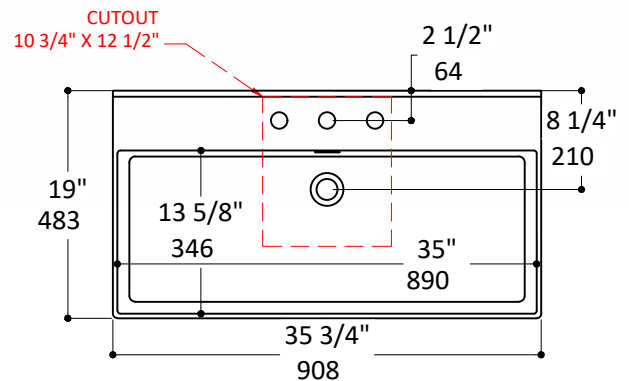

Specifications:

Installation:	Wall-mount or above-counter
Exterior Dimensions:	35 3/4" w x 19" d x 6 3/8" h
Material:	Porcelain
Weight:	63 lbs
Overflow:	yes
Finishes:	001 - white
Faucet Hole:	00- No hole 01- One centered hole 02- Two hole 4" spread 03- Three hole 8" spread
Cutout size:	10 3/4" x 12 1/2" template available upon request
Faucet hole:	∅ 1 3/8"
Drain hole:	∅ 1 3/4"

Features:

- Wall-mount or above-counter installation for versatile design applications
- High-quality porcelain construction for durability and a clean, modern look
- Integrated overflow for added safety and functionality
- Available with multiple faucet hole configurations (0, 1, 2, or 3 holes)
- Sleek, minimalist rectangular design ideal for contemporary bathrooms

Codes + standards:

- Meets and exceeds applicable national codes and standards

Compliant when installed to specific Requirements of this regulation

Recommended items:

Furniture

- Luc-w-36 - wall-mount under-counter vanity with large wood pulls on two drawers

LACAVA reserves the right to revise any dimension or information on this sheet without notice. Dimensions are nominal and may vary within an industry accepted tolerance of 1/4". Cabinets with 'vanity top' sinks are made to the matching sink and dimensions may vary. **LACAVA is not responsible for any cutouts, countertops, or furniture made without the actual product or template.** Differences in color and appearance are inherent in all solid surface pieces and should be expected. Variances in these qualities are not deemed manufacturing defects and will not be accepted as valid reasons for return or exchanges. Plumbing specifications are only a guideline and may need alteration based on application.