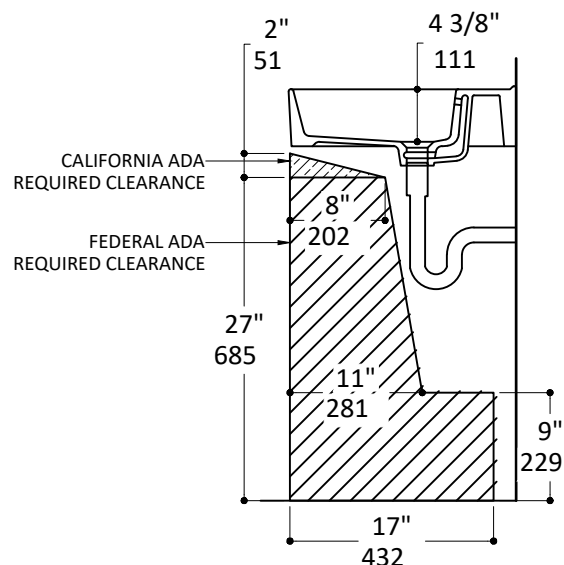

DRAWINGS PROVIDED HEREIN ARE MEANT TO GIVE THE USER AN IDEA OF THE PRODUCT AND ARE NOT MADE TO SCALE.

LACAVA reserves the right to revise any dimension or information on this sheet without notice. Dimensions are nominal and may vary within an industry accepted tolerance of 1/4". Cabinets with 'vanity top' sinks are made to the matching sink and dimensions may vary. **LACAVA is not responsible for any cutouts, countertops, or furniture made without the actual product or template.** Differences in color and appearance are inherent in all solid surface pieces and should be expected. Variances in these qualities are not deemed manufacturing defects and will not be accepted as valid reasons for return or exchanges. Plumbing specifications are only a guideline and may need alteration based on application.

REVISED 4/20/2026