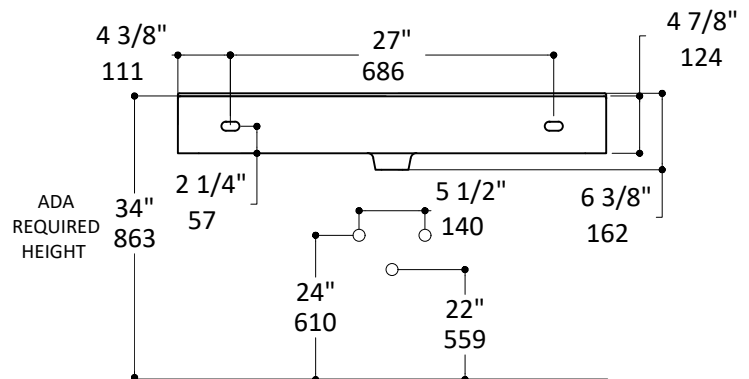

DRAWINGS PROVIDED HEREIN ARE MEANT TO GIVE THE USER AN IDEA OF THE PRODUCT AND ARE NOT MADE TO SCALE.

LACAVA reserves the right to revise any dimension or information on this sheet without notice. Dimensions are nominal and may vary within an industry accepted tolerance of 1/4". Cabinets with 'vanity top' sinks are made to the matching sink and dimensions may vary. **LACAVA is not responsible for any cutouts, countertops, or furniture made without the actual product or template.** Differences in color and appearance are inherent in all solid surface pieces and should be expected. Variances in these qualities are not deemed manufacturing defects and will not be accepted as valid reasons for return or exchanges. Plumbing specifications are only a guideline and may need alteration based on application.

REVISED 4/20/2026