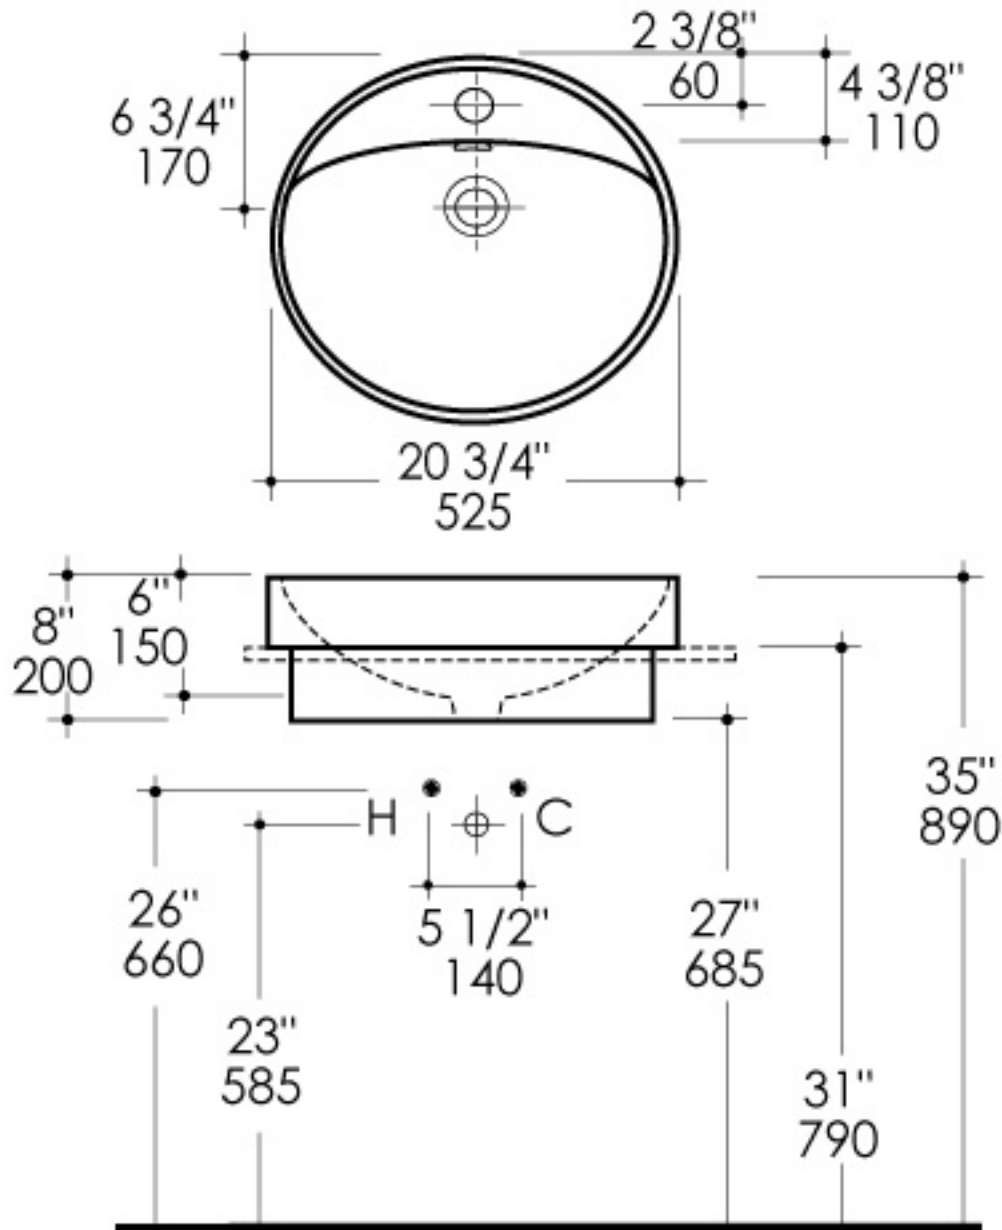

LACAVA

www.lacava.com info@lacava.com

TWIN SET # 5055

- Round drop-in washbasin with overflow.
- Requires oversized European drain (i.e. item # 7100-12 or 7100-16OF).
- Faucet hole diameter is 1 5/8" (comes with one faucet hole).
- Suggested cutout is 19 1/8" DIAM (485mm).

Note:

Drawings provided herein are meant to give the user an idea of the products and are not made to scale. Slight variances are often found in many porcelain sinks, so LACAVA will not be held responsible if any cutout or furniture is made without the actual product or a template from LACAVA.