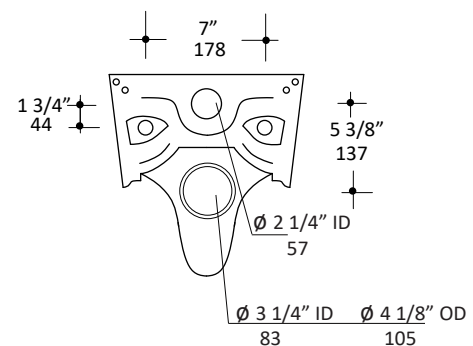

LACAVA reserves the right to revise any dimension or information on this sheet without notice. Dimensions are nominal and may vary within an industry accepted tolerance of 1/4". Drawings provided herein are meant to give the user an idea of the product and are not made to scale. Location of plumbing is meant for reference, your specific application may vary.