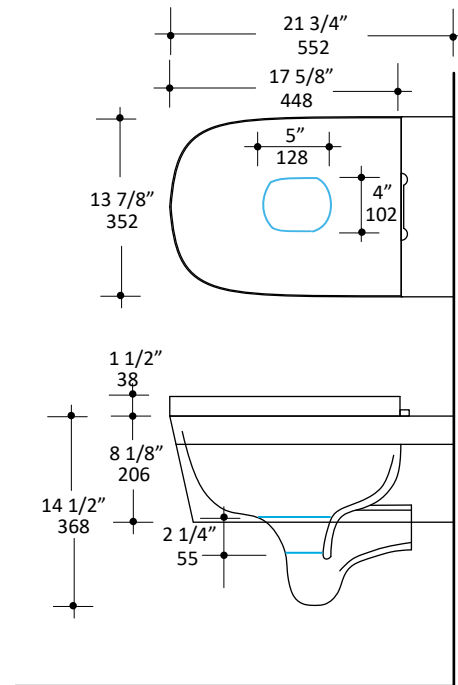

Codes + Standards:

- Meets and exceeds applicable national codes and standards
- CAL-Green compliant
- CEC compliant

ADA compliant when installed to specific requirements of this regulation

Required Items:

- GE111335005: Geberit in-wall tank & carrier system
- GE115770: Geberit Sigma10 dual-flush actuator
- GE115778: Geberit Sigma20 dual-flush actuator
- GE115788: Geberit Sigma50 dual-flush actuator

Recommended Items:

- 5051CW: Replacement seat cover
- 2959 - Wood box for in-wall tank and carrier.
  -Available in all Lacava wood finishes