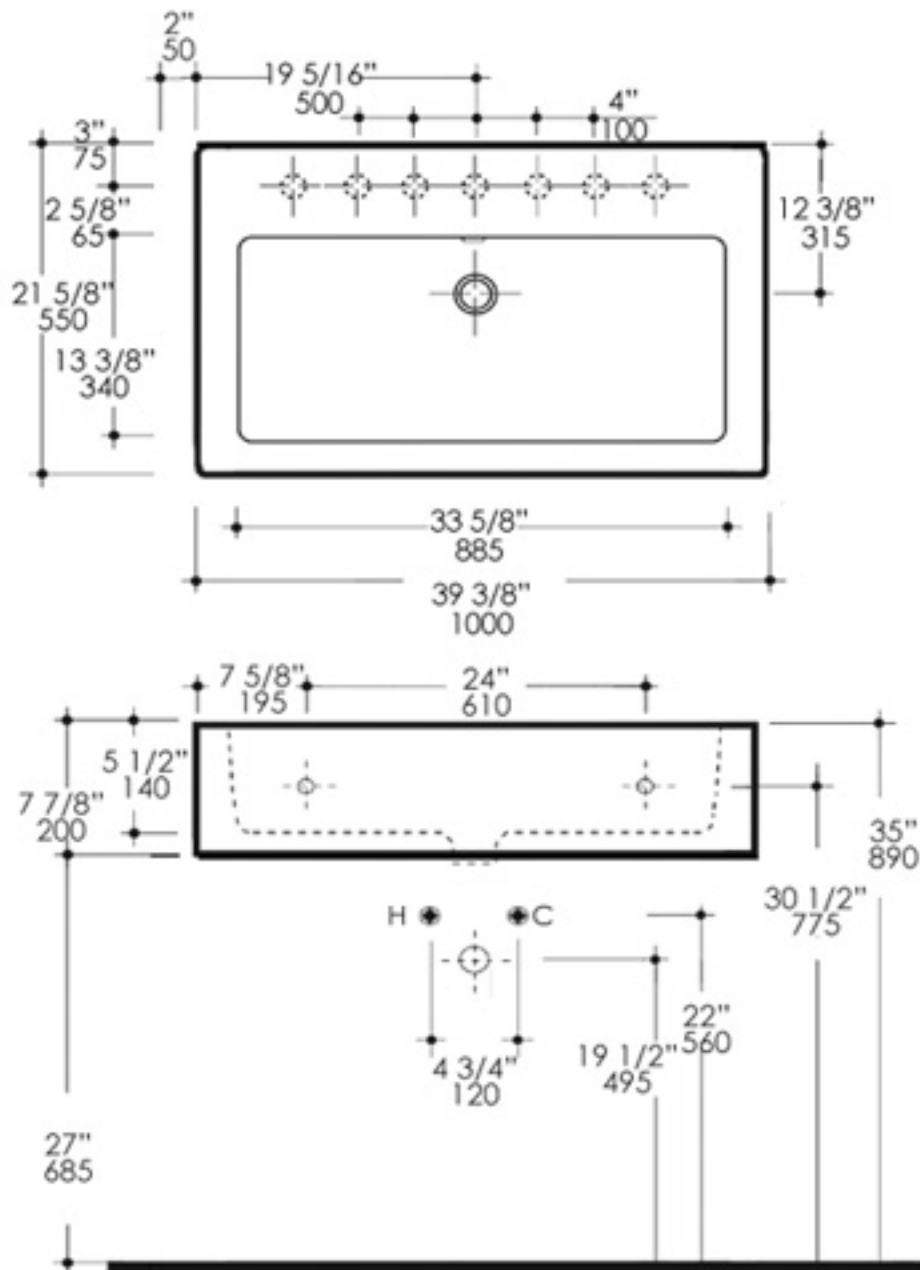

LACAVA

www.lacava.com info@lacava.com

AQUAGRANDE # 5051

- Rectangle washbasin with overflow.
- Can be wall-mounted with AQ04 mounting brackets or used as a vessel.
- Requires oversized European drain (i.e. item #7100-12 or 7100-16OF).
- Faucet hole diameter is 1 5/8" (7 possible faucet hole drillings detailed in spec above).
- Available in white (-001), biscuit (-002), or black (-003).

Note:

Drawings provided herein are meant to give the user an idea of the products and are not made to scale. Slight variances are often found in many porcelain sinks, so LACAVA will not be held responsible if any cutout or furniture is made without the actual product or a template from LACAVA.