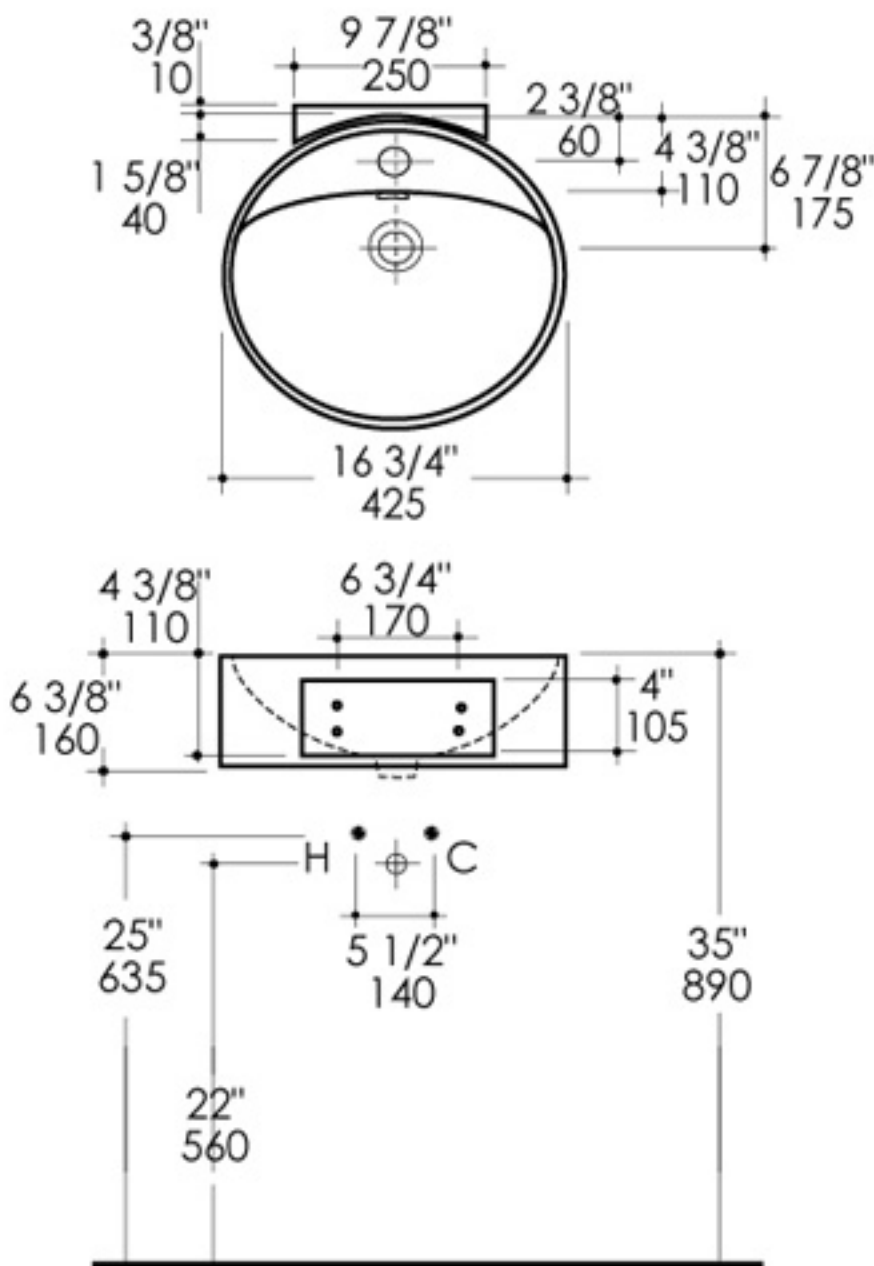

LACAVA

www.lacava.com info@lacava.com

TWIN SET # 5050-42S

- Round washbasin with overflow.
- Can be wall-mounted with Twin Set mounting bracket #TS0142.
- Requires oversized European drain (i.e. item # 7100-12 or 7100-16OF).
- Faucet hole diameter is 1 5/8" (available with one hole only).

Note:

Drawings provided herein are meant to give the user an idea of the products and are not made to scale. Slight variances are often found in many porcelain sinks, so LACAVA will not be held responsible if any cutout or furniture is made without the actual product or a template from LACAVA.