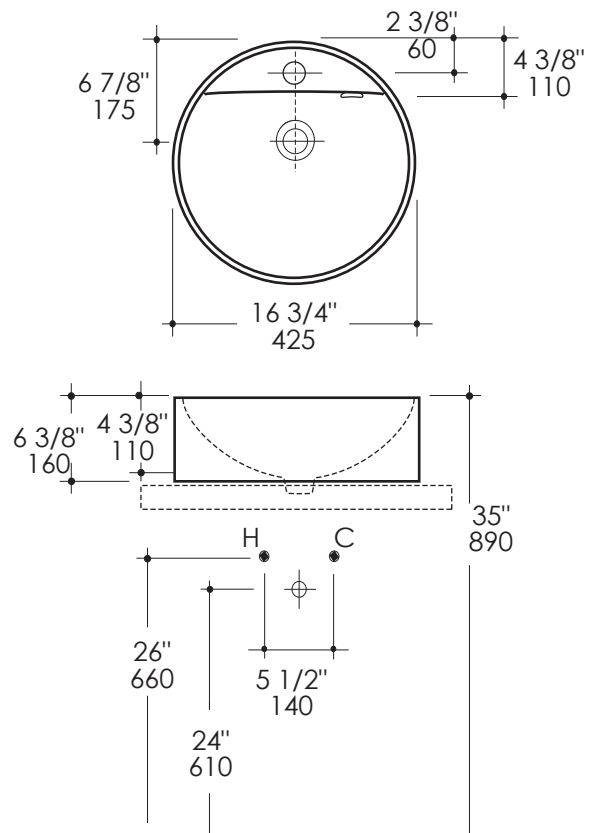

### Features:

- Porcelain lavatory with overflow
- Vessel installation
- Faucet hole diameter is 1 3/8"
- Requires oversized European drain (i.e. item #7100-12 or 7100-16OF)

### Notes:

Drawings provided herein are meant to give the user an idea of the product and are not made to scale. The size in inches is rounded up to the nearest 1/16". Slight variances can often occur with porcelain and woodwork. Therefore, LACAVA will not be held responsible for any cutouts, countertops, or furniture made without the actual product or template from LACAVA. Plumbing specifications are only a guideline and may need to be altered based on the application.