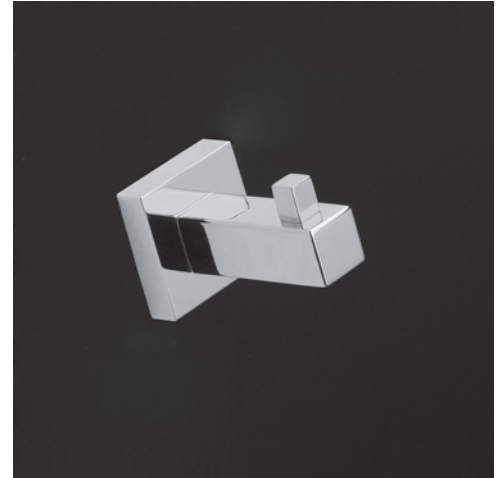

Features:

- Wall-mount robe hook
- Includes mounting hardware
- Brass construction

Finish Options:

- CR - Polished Chrome
- NI - Brushed Nickel

Codes + Standards:

- Meets and exceeds applicable national codes and standards

LACAVA reserves the right to revise any dimension or information on this sheet without notice. Dimensions are nominal and may vary within an industry accepted tolerance of 1/4". Drawings provided herein are meant to give the user an idea of the product and are not made to scale. Location of plumbing is meant for reference, your specific application may vary.