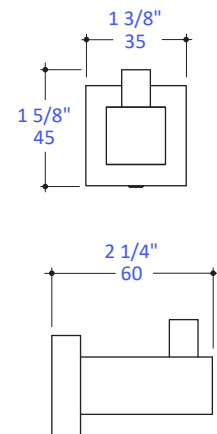

Features:

- Wall-mount robe hook
- Includes mounting hardware
- Brass construction

Finish Options:

- CR - Polished Chrome
- NI - Brushed Nickel

Codes + Standards:

- Meets and exceeds applicable national codes and standards

LACAVA reserves the right to revise any dimension or information on this sheet without notice. Dimensions are nominal and may vary within an industry accepted tolerance of 1/4". Drawings provided herein are meant to give the user an idea of the product and are not made to scale. Location of plumbing is meant for reference, your specific application may vary.