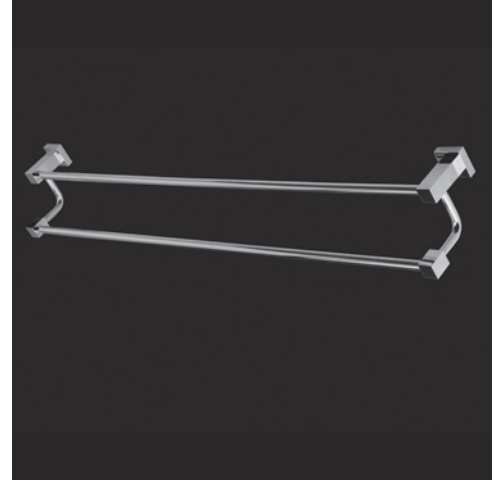

Features:

- Wall-mount double towel bar
- Includes mounting hardware
- Brass construction

Finish Options:

- CR - Polished Chrome
- NI - Brushed Nickel

Codes + Standards:

- Meets and exceeds applicable national codes and standards

LACAVA reserves the right to revise any dimension or information on this sheet without notice. Dimensions are nominal and may vary within an industry accepted tolerance of 1/4". Drawings provided herein are meant to give the user an idea of the product and are not made to scale. Location of plumbing is meant for reference, your specific application may vary.