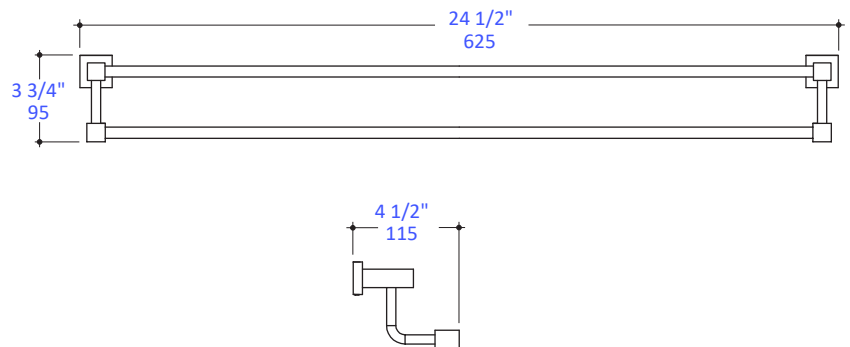

Features:

- Wall-mount double towel bar
- Includes mounting hardware
- Brass construction

Finish Options:

- CR - Polished Chrome
- NI - Brushed Nickel

Codes + Standards:

- Meets and exceeds applicable national codes and standards

LACAVA reserves the right to revise any dimension or information on this sheet without notice. Dimensions are nominal and may vary within an industry accepted tolerance of 1/4". Drawings provided herein are meant to give the user an idea of the product and are not made to scale. Location of plumbing is meant for reference, your specific application may vary.