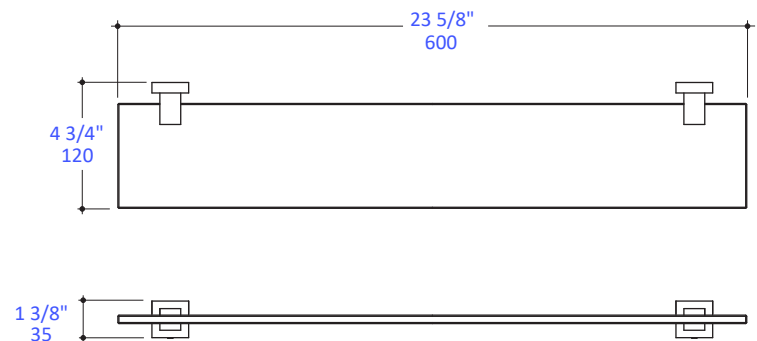

Features:

- Wall-mount clear glass shelf
- Includes plated brass brackets

Finish Options:

- CR - Polished Chrome
- NI - Brushed Nickel

Codes + Standards:

- Meets and exceeds applicable national codes and standards

LACAVA reserves the right to revise any dimension or information on this sheet without notice. Dimensions are nominal and may vary within an industry accepted tolerance of 1/4". Drawings provided herein are meant to give the user an idea of the product and are not made to scale. Location of plumbing is meant for reference, your specific application may vary.