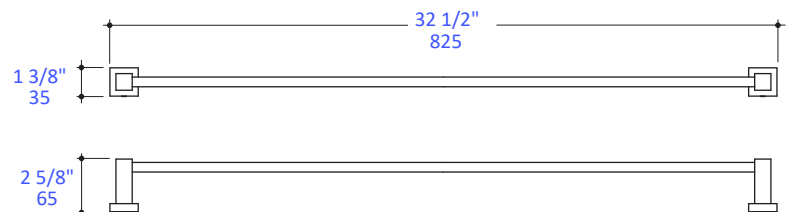

Features:

- Wall-mount towel bar
- Includes mounting hardware
- Brass construction

Finish Options:

- CR - Polished Chrome
- NI - Brushed Nickel

Codes + Standards:

- Meets and exceeds applicable national codes and standards

LACAVA reserves the right to revise any dimension or information on this sheet without notice. Dimensions are nominal and may vary within an industry accepted tolerance of 1/4". Drawings provided herein are meant to give the user an idea of the product and are not made to scale. Location of plumbing is meant for reference, your specific application may vary.