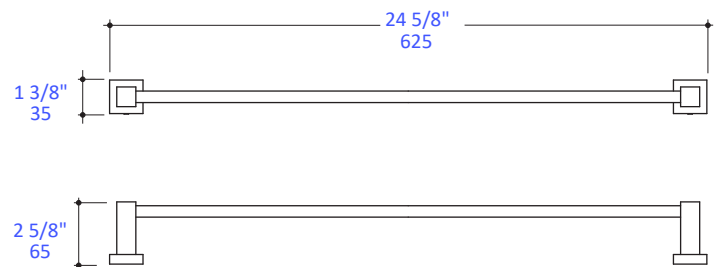

Features:

- Wall-mount towel bar
- Includes mounting hardware
- Brass construction

Finish Options:

- CR - Polished Chrome
- NI - Brushed Nickel

Codes + Standards:

- Meets and exceeds applicable national codes and standards

LACAVA reserves the right to revise any dimension or information on this sheet without notice. Dimensions are nominal and may vary within an industry accepted tolerance of 1/4". Drawings provided herein are meant to give the user an idea of the product and are not made to scale. Location of plumbing is meant for reference, your specific application may vary.