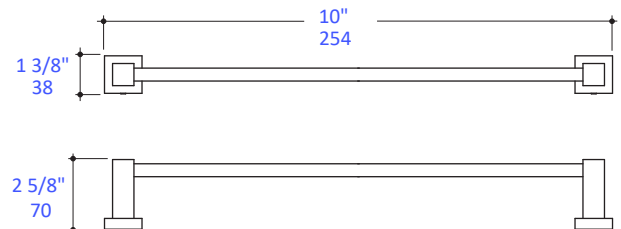

## Features:

---

- Wall-mount towel bar
- Includes mounting hardware
- Brass construction

## Recommended Accessories:

---

- Item #4913: Wall-mount robe hook
- Item #4908: Wall-mount toilet paper holder
- Item #4907: Wall-mount shower basket

LACAVA reserves the right to revise any dimension or information on this sheet without notice. Dimensions are nominal and may vary within an industry accepted tolerance of 1/4". Drawings provided herein are meant to give the user an idea of the product and are not made to scale. Location of plumbing is meant for reference, your specific application may vary.