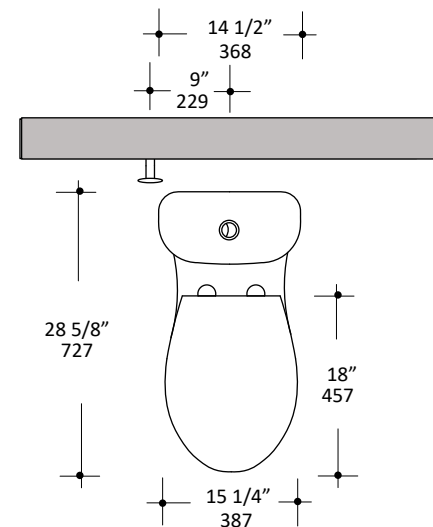

Specifications:

Installation:	Freestanding
Dimensions:	15 1/4" w x 28 5/8" d x 30" h
Material:	Porcelain
Flush System:	Dual flush
Waste Outlet:	Floor
Bowl Shape:	Oval
Trap Diameter:	2" ID, 2 3/4" OD
Water Use:	1.0 gpf
Weight:	114 lbs
Finishes:	001 - White

Features:

- ULTRAGLOSS finish for easy-cleaning, stain and odor resistant
- Includes mounting hardware
- Soft-closing seat cover and tank are included
- Porcelain elongated one-piece toilet
- Glazed internal trapway
- MaP performance (Miso Rating): 1000g miso
- Low consumption dual flush system - effective flush volume: 1.0 gpf
- Included a 12" rough in

LACAVA reserves the right to revise any dimension or information on this sheet without notice. Dimensions are nominal and may vary within an industry accepted tolerance of 1/4". Drawings provided herein are meant to give the user an idea of the product and are not made to scale. Location of plumbing is meant for reference, your specific application may vary.