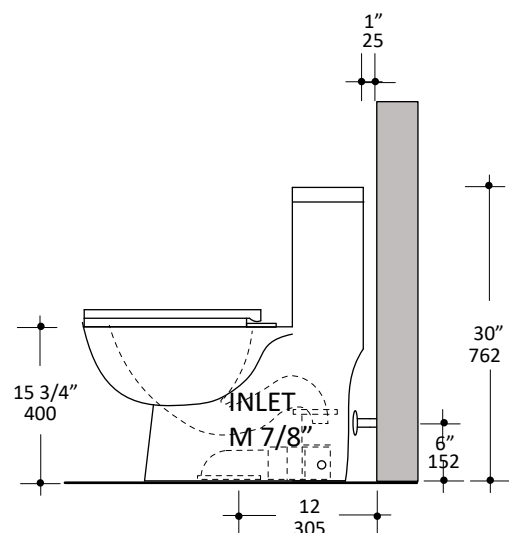

Specifications:

Installation:	Freestanding
Dimensions:	15 1/4" w x 28 5/8" d x 30" h
Material:	Porcelain
Flush System:	Dual flush
Waste Outlet:	Floor
Bowl Shape:	Oval
Trap Diameter:	2" ID, 2 3/4" OD
Water Use:	1.0 gpf
Weight:	114 lbs
Finishes:	001 - White

Features:

- ULTRAGLOSS finish for easy-cleaning, stain and odor resistant
- Includes mounting hardware
- Soft-closing seat cover and tank are included
- Porcelain elongated one-piece toilet
- Glazed internal trapway
- MaP performance (Miso Rating): 1000g miso
- Low consumption dual flush system - effective flush volume: 1.0 gpf
- Included a 12" rough in

LACAVA reserves the right to revise any dimension or information on this sheet without notice. Dimensions are nominal and may vary within an industry accepted tolerance of 1/4". Drawings provided herein are meant to give the user an idea of the product and are not made to scale. Location of plumbing is meant for reference, your specific application may vary.