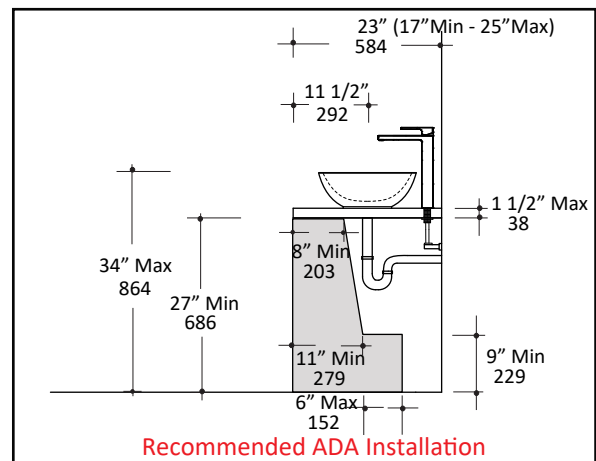

Specifications:

Installation:	Vessel
Exterior Dimensions:	27 1/2" w x 15 1/4" d x 5 1/2" h
Material:	Porcelain
Weight:	26 lbs
Overflow:	No
Finishes:	001 - White
Faucet Holes:	00 - no hole
Faucet Hole Size:	N/A
Drain Hole Size:	Ø 1 3/4"
Cut-out Size:	Ø 6" (template available upon request)

Features:

- Porcelain sink without overflow
- Unfinished bottom
- Above-counter or vessel installation

Codes + Standards:

- Meets and exceeds applicable national codes and standards

compliant when installed to specific requirements of this regulation

Recommended Items:

- European drain without overflow
 - 7100-13

LACAVA reserves the right to revise any dimension or information on this sheet without notice. Dimensions are nominal and may vary within an industry accepted tolerance of 1/4". Drawings provided herein are meant to give the user an idea of the product and are not made to scale. Revised: 12/12/2023