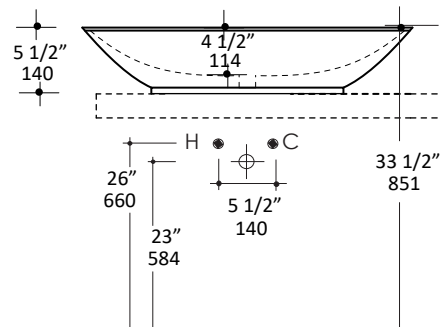

Specifications:

Installation:	Vessel
Exterior Dimensions:	27 1/2" w x 15 1/4" d x 5 1/2" h
Material:	Porcelain
Weight:	26 lbs
Overflow:	No
Finishes:	001 - White
Faucet Holes:	00 - no hole
Faucet Hole Size:	N/A
Drain Hole Size:	Ø 1 3/4"
Cut-out Size:	Ø 6" (template available upon request)

Recommended Items:

- European drain without overflow
 - 7100-13

LACAVA reserves the right to revise any dimension or information on this sheet without notice. Dimensions are nominal and may vary within an industry accepted tolerance of 1/4". Drawings provided herein are meant to give the user an idea of the product and are not made to scale. Revised: 12/12/2023