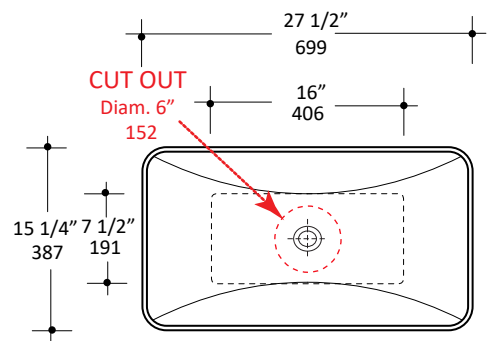

Specifications:

Installation:	Vessel
Exterior Dimensions:	27 1/2" w x 15 1/4" d x 5 1/2" h
Material:	Porcelain
Weight:	26 lbs
Overflow:	No
Finishes:	001 - White
Faucet Holes:	00 - no hole
Faucet Hole Size:	N/A
Drain Hole Size:	Ø 1 3/4"
Cut-out Size:	Ø 6" (template available upon request)

Features:

- Porcelain sink without overflow
- Unfinished bottom
- Above-counter or vessel installation

Codes + Standards:

- Meets and exceeds applicable national codes and standards

compliant when installed to specific requirements of this regulation

Recommended Items:

- European drain without overflow
 - 7100-13

LACAVA reserves the right to revise any dimension or information on this sheet without notice. Dimensions are nominal and may vary within an industry accepted tolerance of 1/4". Drawings provided herein are meant to give the user an idea of the product and are not made to scale. Revised: 12/12/2023