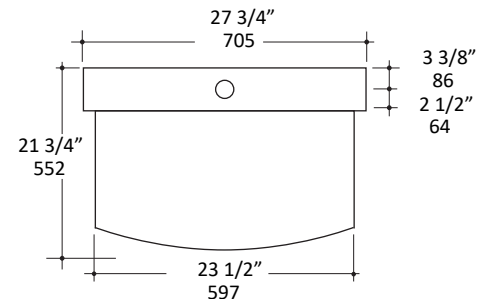

Features:

- Porcelain/clear glass sink without overflow
- Mounting bolts are included
- Drain/trap included
- Recommended low-flow faucets with aerators to prevent splashing
- Glazed bottom
- It must be installed against a wall on the back