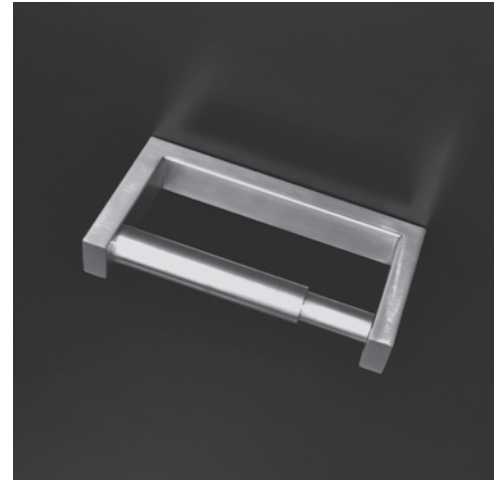

Features:

- Wall-mount towel shelf with built-in-towel bar
- Includes mounting hardware
- Stainless steel construction

Finish Options:

- 10 - Polished Stainless Steel
- 21 - Brushed Stainless Steel
- 44 - Matte Black

Codes + Standards:

- Meets and exceeds applicable national codes and standards

Paper roll space width max. 5 1/4" (133mm)

LACAVA reserves the right to revise any dimension or information on this sheet without notice. Dimensions are nominal and may vary within an industry accepted tolerance of 1/4". Drawings provided herein are meant to give the user an idea of the product and are not made to scale. Location of plumbing is meant for reference, your specific application may vary.