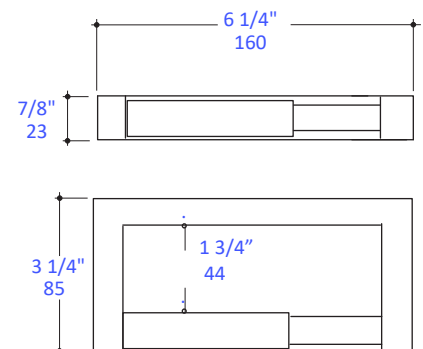

Features:

- Wall-mount towel shelf with built-in-towel bar
- Includes mounting hardware
- Stainless steel construction

Finish Options:

- 10 - Polished Stainless Steel
- 21 - Brushed Stainless Steel
- 44 - Matte Black

Codes + Standards:

- Meets and exceeds applicable national codes and standards

Paper roll space width max. 5 1/4" (133mm)

LACAVA reserves the right to revise any dimension or information on this sheet without notice. Dimensions are nominal and may vary within an industry accepted tolerance of 1/4". Drawings provided herein are meant to give the user an idea of the product and are not made to scale. Location of plumbing is meant for reference, your specific application may vary.