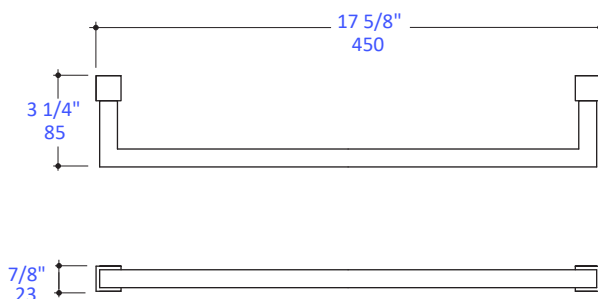

Features:

- Wall-mount towel bar
- Includes mounting hardware
- Stainless steel construction

Finish Options:

- 10 - Polished Stainless Steel
- 21 - Brushed Stainless Steel
- 44 - Matte Black
- MW - Matte White
- BPW - Brass Powder Coated

LACAVA reserves the right to revise any dimension or information on this sheet without notice. Dimensions are nominal and may vary within an industry accepted tolerance of 1/4". Drawings provided herein are meant to give the user an idea of the product and are not made to scale. Location of plumbing is meant for reference, your specific application may vary.