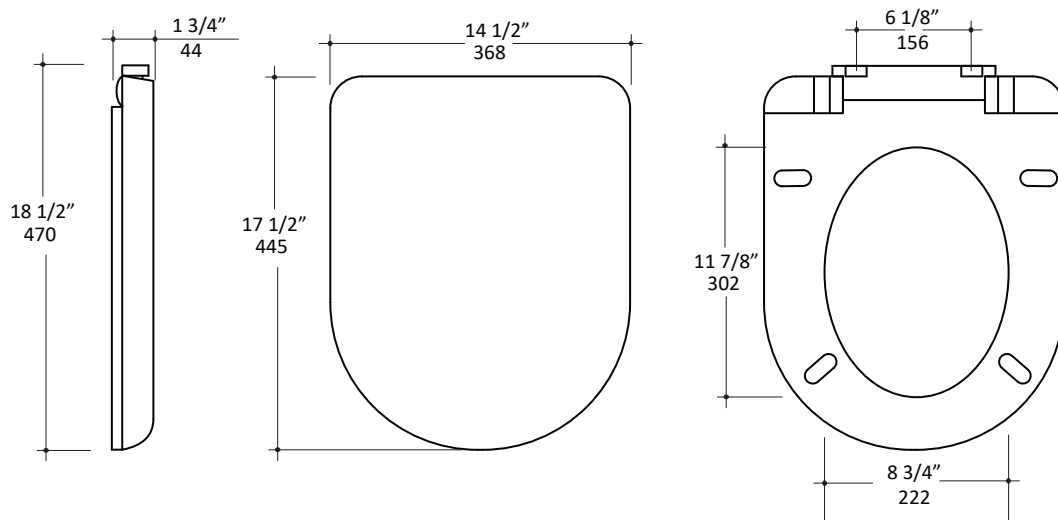

### Features:

---

- Soft-closing replacement seat for toilet
- Weight: 2 lbs

### Codes + Standards:

---

- Meets and exceeds applicable national codes and standards

LACAVA reserves the right to revise any dimension or information on this sheet without notice. Dimensions are nominal and may vary within an industry accepted tolerance of  $\frac{1}{4}''$ . Drawings provided herein are meant to give the user an idea of the product and are not made to scale. Location of plumbing is meant for reference, your specific application may vary.