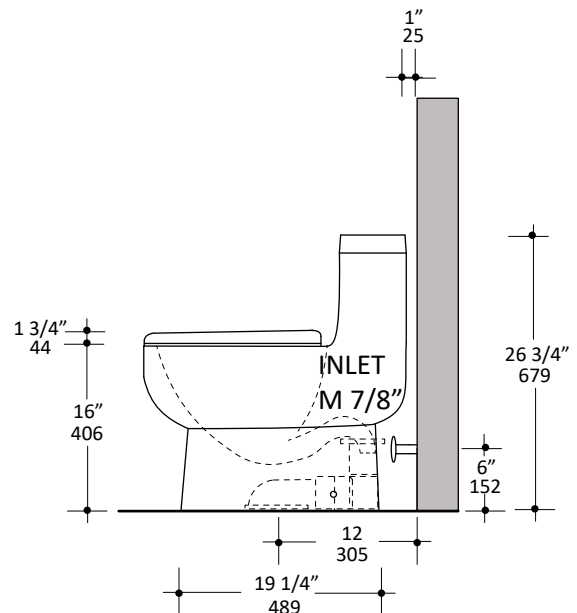

Specifications:

Installation:	Freestanding
Dimensions:	14 1/2" w x 25 7/8" d x 26 3/4" h
Material:	Porcelain
Flush System:	Dual flush
Waste Outlet:	Floor
Bowl Shape:	Oval
Trap Diameter:	1 7/8" ID, 2 7/8" OD
Water Use:	1.0 gpf
Weight:	100 lbs
Finishes:	001 - White

Features:

- ULTRAGLOSS finish for easy-cleaning, stain and odor resistant
- Includes mounting hardware
- Soft-closing seat cover and tank are included
- Porcelain elongated one-piece toilet
- Glazed internal trapway
- MaP performance (Miso Rating): 1000g miso
- Low consumption dual flush system - effective flush volume: 1.0 gpf
- Included a 12" rough in

- 4288CW: Replacement seat cover
- 4288-4558-R10: Optional 10" rough-in

LACAVA reserves the right to revise any dimension or information on this sheet without notice. Dimensions are nominal and may vary within an industry accepted tolerance of 1/4". Drawings provided herein are meant to give the user an idea of the product and are not made to scale. Location of plumbing is meant for reference, your specific application may vary.