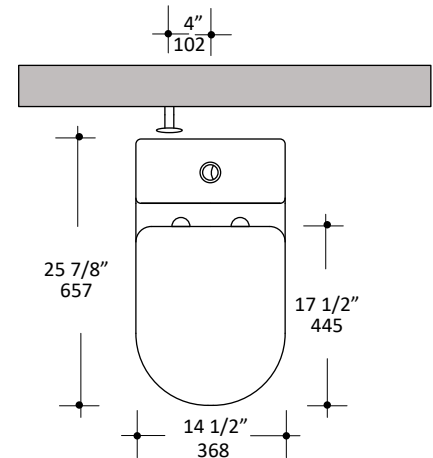

Specifications:

Installation:	Freestanding
Dimensions:	14 1/2" w x 25 7/8" d x 26 3/4" h
Material:	Porcelain
Flush System:	Dual flush
Waste Outlet:	Floor
Bowl Shape:	Oval
Trap Diameter:	1 7/8" ID, 2 7/8" OD
Water Use:	1.0 gpf
Weight:	100 lbs
Finishes:	001 - White

- 4288CW: Replacement seat cover
- 4288-4558-R10: Optional 10" rough-in

LACAVA reserves the right to revise any dimension or information on this sheet without notice. Dimensions are nominal and may vary within an industry accepted tolerance of 1/4". Drawings provided herein are meant to give the user an idea of the product and are not made to scale. Location of plumbing is meant for reference, your specific application may vary.