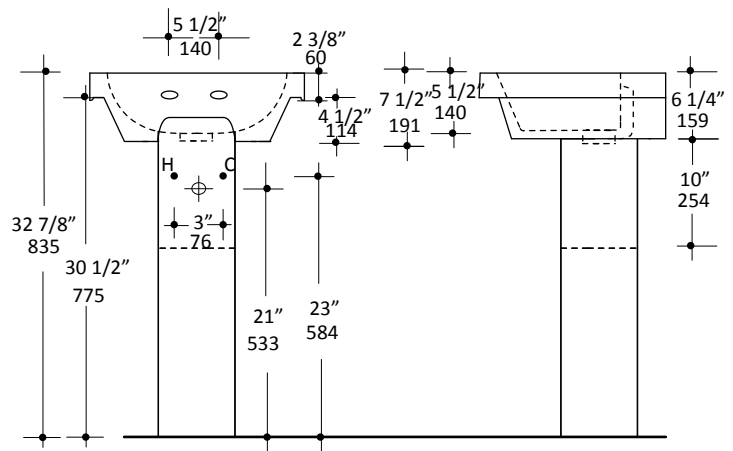

## Specifications:

<b>Installation:</b>	Wall-mount, vanity-top, or drop-in
<b>Exterior Dimensions:</b>	19 1/2" w x 17 1/2" d x 7 1/2" h
<b>Material:</b>	Porcelain
<b>Weight:</b>	40 lbs
<b>Overflow:</b>	Yes
<b>Finishes:</b>	001 - White
<b>Faucet Holes:</b>	00 - no hole 01 - one centered hole 02 - two hole - center and right, 4" spread 03 - three hole, 8" spread
<b>Faucet Hole Size:</b>	∅ 1 3/8"
<b>Drain Hole Size:</b>	∅ 1 3/4"
<b>Cut-out Size Options:</b>	Vanity-top: (template available upon request) Drop-in: 17 1/8" x 16 5/8" (template available upon request)

## Recommended Items:

- Furniture
  - 4207 - Wall-mount porcelain shroud
  - 4231 - Freestanding porcelain pedestal
- Drain with overflow
  - 7100-17
  - 7100-13OF
  - 7100-16OF

LACAVA reserves the right to revise any dimension or information on this sheet without notice. Dimensions are nominal and may vary within an industry accepted tolerance of 1/4". Drawings provided herein are meant to give the user an idea of the product and are not made to scale.