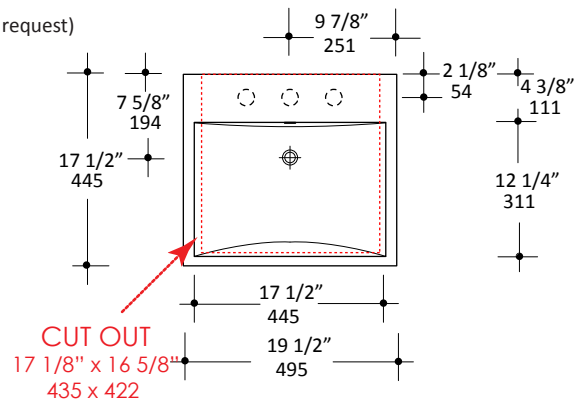

Features:

- Porcelain sink with overflow
- Unglazed back wall
- Wall-mounting bolts are included
- It must be installed against a wall on the back