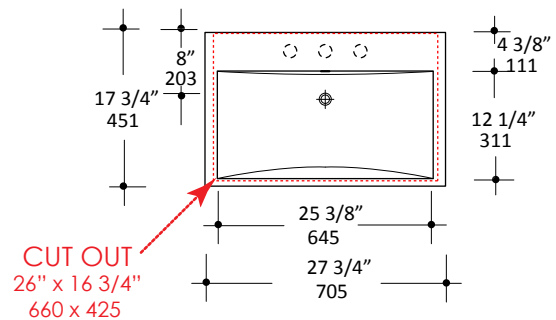

Features:

- Porcelain sink with overflow
- Unglazed back wall
- Wall-mounting bolts are included
- It must be installed against a wall on the back