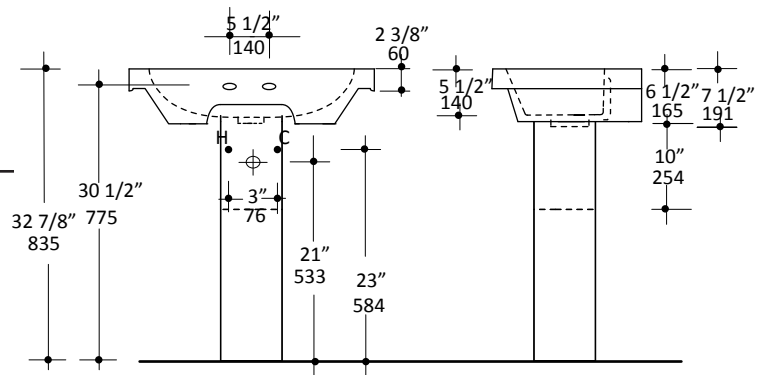

## Specifications:

<b>Installation:</b>	Wall-mount, vanity-top, or drop-in
<b>Exterior Dimensions:</b>	27 3/4" w x 17 3/4" d x 7 1/2" h
<b>Material:</b>	Porcelain
<b>Weight:</b>	50 lbs
<b>Overflow:</b>	Yes
<b>Finishes:</b>	001 - White
<b>Faucet Holes:</b>	00 - no hole 01 - one centered hole 02 - two hole - center and right, 4" spread 03 - three hole, 8" spread
<b>Faucet Hole Size:</b>	Ø 1 3/8"
<b>Drain Hole Size:</b>	Ø 1 3/4"
<b>Cut-out Size Options:</b>	Vanity-top: (template available upon request) Drop-in: 26" x 16 3/4" (template available upon request)

## Recommended Items:

- Furniture
  - 4207 - Wall-mount porcelain shroud
  - 4231 - Freestanding porcelain pedestal
- Drain with overflow
  - 7100-17
  - 7100-13OF
  - 7100-16OF

LACAVA reserves the right to revise any dimension or information on this sheet without notice. Dimensions are nominal and may vary within an industry accepted tolerance of 1/4". Drawings provided herein are meant to give the user an idea of the product and are not made to scale.  
Revised: 12/11/2024