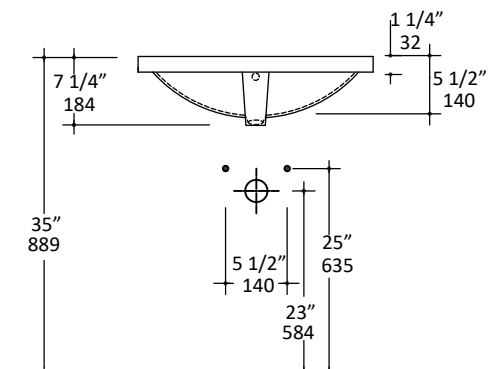

Specifications:

Installation:	Undercounter
Interior Dimensions:	21" w x 12 1/2" d x 5 1/2" h
Exterior Dimensions:	23 3/4" w x 15" d x 7 1/4" h
Material:	Porcelain
Weight:	20 lbs
Overflow:	Yes
Finishes:	001 - White
Faucet Holes:	n/a
Drain Hole Size:	Ø 1 3/4"
Cutout Size:	20 1/2" x 12" (template available upon request)

Recommended Items:

- European drain with overflow
 - 7100-13OF
 - 7100-16OF

CUT OUT
20 1/2" x 12"
520 x 305

LACAVA reserves the right to revise any dimension or information on this sheet without notice. Dimensions are nominal and may vary within an industry accepted tolerance of 1/4". Drawings provided herein are meant to give the user an idea of the product and are not made to scale. Revised: 12/12/2023