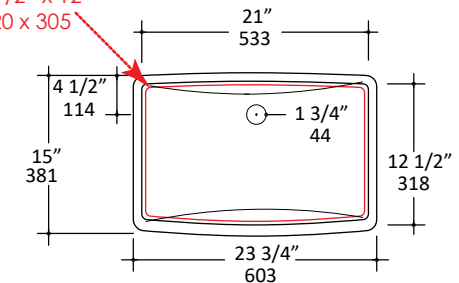

Specifications:

Installation:	Undercounter
Interior Dimensions:	21" w x 12 1/2" d x 5 1/2" h
Exterior Dimensions:	23 3/4" w x 15" d x 7 1/4" h
Material:	Porcelain
Weight:	20 lbs
Overflow:	Yes
Finishes:	001 - White
Faucet Holes:	n/a
Drain Hole Size:	Ø 1 3/4"
Cutout Size:	20 1/2" x 12" (template available upon request)

Features:

- Porcelain sink with overflow
- Double glazed
- Requires a template or physical presence for correct cut-out

Codes + Standards:

- Meets and exceeds applicable national codes and standards

compliant when installed to specific requirements of this regulation

Recommended Items:

- European drain with overflow
 - 7100-13OF
 - 7100-16OF

CUT OUT
20 1/2" x 12"
520 x 305

LACAVA reserves the right to revise any dimension or information on this sheet without notice. Dimensions are nominal and may vary within an industry accepted tolerance of 1/4". Drawings provided herein are meant to give the user an idea of the product and are not made to scale. Revised: 12/12/2023