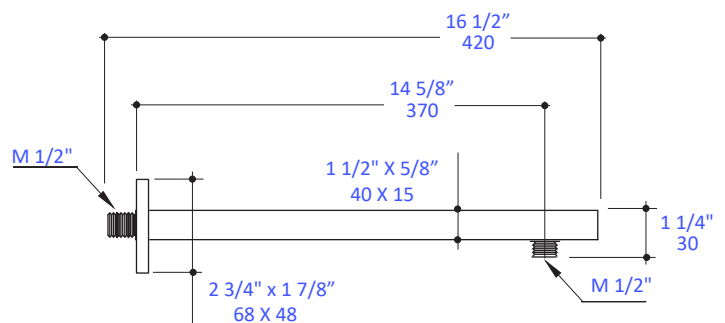

Features:

- Wall-mount shower arm with flange
- Brass construction
- Rounded rectangular backplate
- Shower head sold separately

Finish Options:

- CR - Polished Chrome
- NI - Brushed Nickel
- 44 - Matte Black

Codes + Standards:

- x Meets and exceeds
ADA

Recommended Accessories:

Item #4174 rain shower head 8" x 12"

LACAVA reserves the right to revise any dimension or information on this sheet without notice. Dimensions are nominal and may vary within an industry accepted tolerance of 1/4". Drawings provided herein are meant to give the user an idea of the product and are not made to scale. Location of plumbing is meant for reference, your specific application may vary.
Revised: 6/08/2020