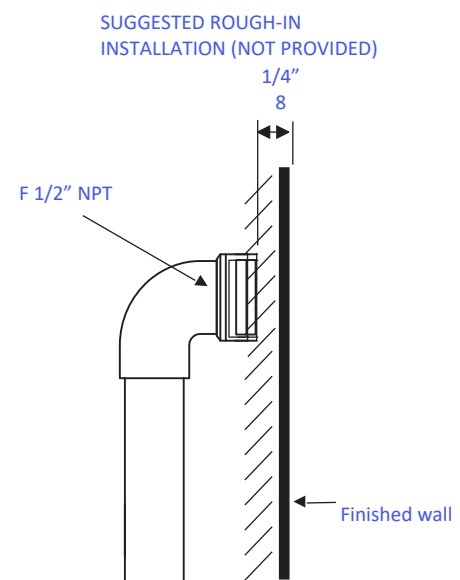

Features:

- Wall-mount shower arm with flange
- Brass construction
- Rounded rectangular backplate
- Shower head sold separately

Finish Options:

- CR - Polished Chrome
- NI - Brushed Nickel
- 44 - Matte Black

Codes + Standards:

- x Meets and exceeds
ADA

Recommended Accessories:

Item #4174 rain shower head 8" x 12"

LACAVA reserves the right to revise any dimension or information on this sheet without notice. Dimensions are nominal and may vary within an industry accepted tolerance of 1/4". Drawings provided herein are meant to give the user an idea of the product and are not made to scale. Location of plumbing is meant for reference, your specific application may vary.
Revised: 6/08/2020