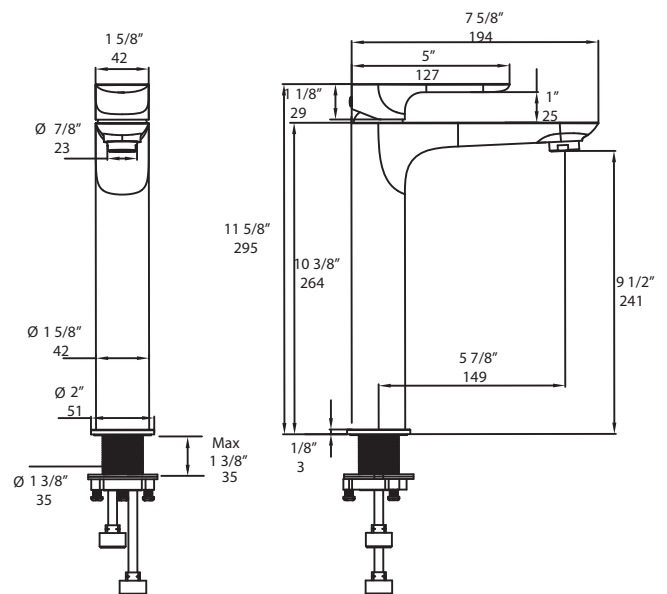

Specifications:

Installation:	deck mount 1-hole, single lever
Exterior Dimensions:	H: 11 5/8" SPOUT: 5 7/8"
Material:	solid brass construction
Water use:	1.2 GPM
Pop-up:	no
Finishes:	CR - polished chrome NI - brushed nickel 44 - matte black
Cutout Size:	Ø 1 3/8"
Accessories included:	24" flexible hot/cold water supply lines

Features:

- Brass construction with single ceramic disc cartridges
- Complements the Flou collection

Codes + Standards:

- Meets and exceeds applicable national codes and standards
- CAL-Green compliant

ADA compliant when installed to specific requirements of this regulation

Recommended Items:

- Replacement parts:
 - R051 ceramic disc cartridge
 - 4110-AERATOR replacement aerator
- European drain with overflow
 - 7100-16OF click-clack drain
 - 7100-13OF grid drain

LACAVA reserves the right to revise any dimension or information on this sheet without notice. Dimensions are nominal and may vary within an industry accepted tolerance of 1/4". Drawings provided herein are meant to give the user an idea of the product and are not made to scale. Location of plumbing is meant for reference, your specific application may vary.