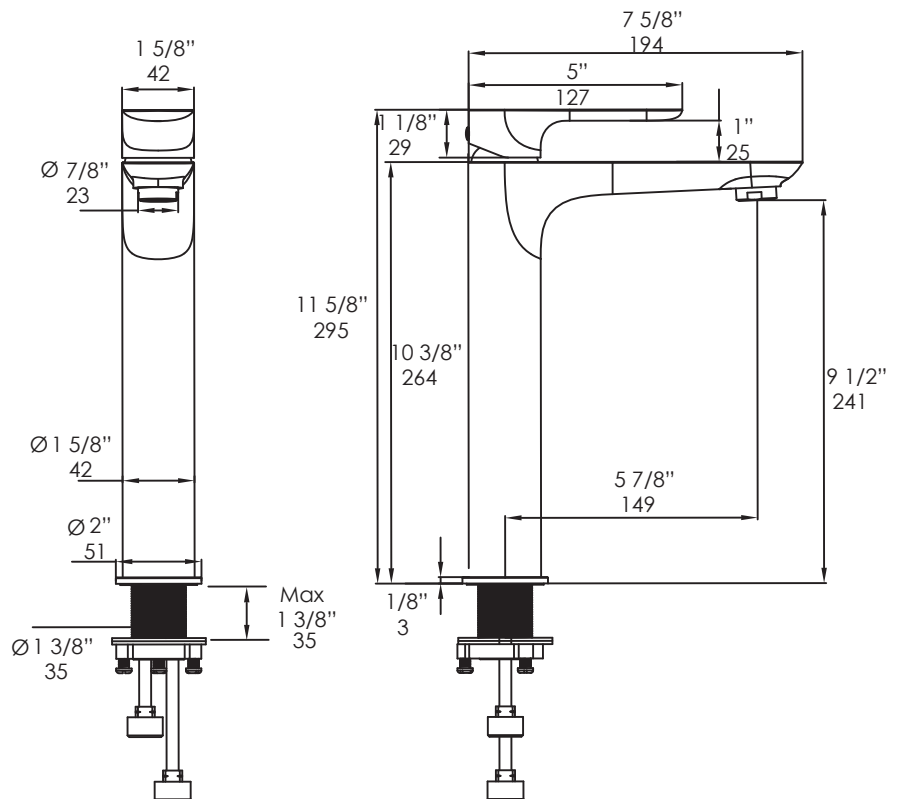

LACAVA®

FLOU Faucet Item #4120

Features:

- Deck-mounted single-hole faucet with lever handle
- Brass construction with single ceramic disc cartridges
- Flow rate: 1.2 GPM pressure compensating aerator
- It can be installed to meet ADA compliance
- Freight class 1 based on the Lacava Freight Program

Finish Options:

- CR - Polished Chrome
- NI - Brushed Nickel
- 44 - Matte Black

Product Specifications:

Notes:
Drawings provided herein are meant to give the user an idea of the product and are not made to scale. The size in inches is rounded up to the nearest 1/16".
Plumbing specifications are only a guideline and may need to be altered based on the application.
Product specifications are not binding to the manufacturer and can be changed without notice at any time. Please refer to your shipment for product final sizes.