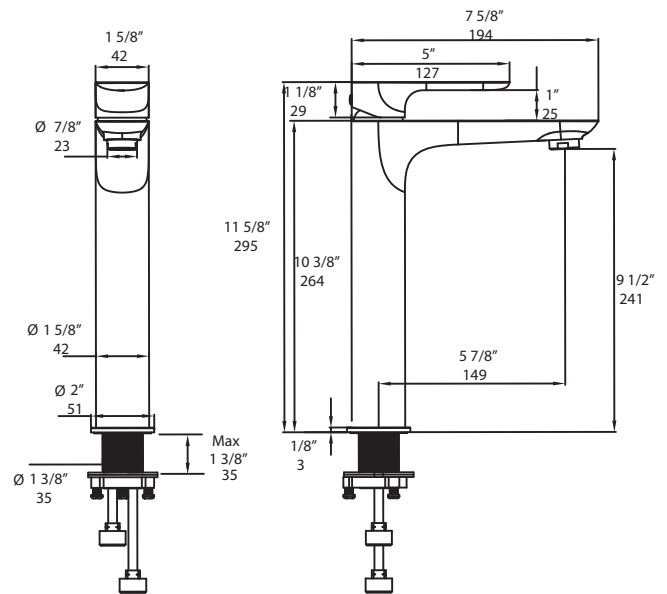

Specifications:

Installation:	deck mount 1-hole, single lever
Exterior Dimensions:	H: 11 5/8" SPOUT: 5 7/8"
Material:	solid brass construction
Water use:	1.2 GPM
Pop-up:	no
Finishes:	CR - polished chrome NI - brushed nickel 44 - matte black
Cutout Size:	Ø 1 3/8"
Accessories included:	24" flexible hot/cold water supply lines

Features:

- Brass construction with single ceramic disc cartridges
- Complements the Flou collection

Codes + Standards:

- Meets and exceeds applicable national codes and standards
 - ASME A112.18.1/CSA B125.1
 - NSF/ANSI/CAN61
 - NSF/ANSI/CAN372
 - CalGreen/CEC
- Compliant with California AB-100

LACAVA reserves the right to revise any dimension or information on this sheet without notice. Dimensions are nominal and may vary within an industry accepted tolerance of 1/4". Drawings provided herein are meant to give the user an idea of the product and are not made to scale. Location of plumbing is meant for reference, your specific application may vary.