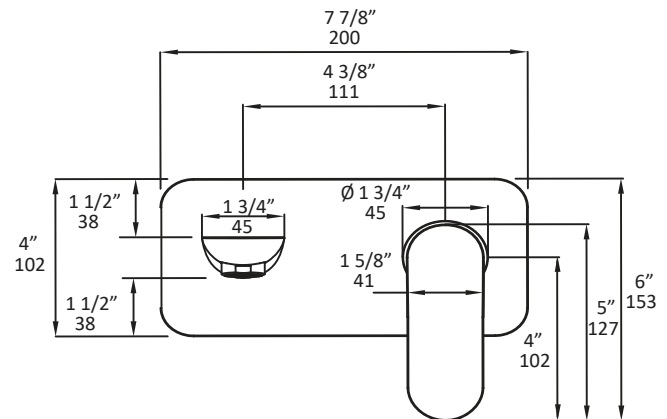

Specifications:

Installation:	wall mount, single lever
Exterior Dimensions:	H: 6" SPOUT: 7 7/8"
Material:	solid brass construction
Water use:	1.2 GPM
Pop-up:	N/A
Finishes:	CR - polished chrome NI - brushed nickel 44 - matte black
Cutout Size:	Ø 1 3/4" handle, Ø 5/8" spout
Accessories included:	- Rough-in # 4114-ROUGH - Trim # 4114-A - Drain #7100-16OF European click-clack drain

Features:

- rectangular backplate
- ceramic disk cartridge
- complements the Flou Collection
- NO EXTENSIONS AVAILABLE

Codes + Standards:

- Meets and exceeds applicable national codes and standards
- CAL-Green compliant

LACAVA reserves the right to revise any dimension or information on this sheet without notice. Dimensions are nominal and may vary within an industry accepted tolerance of 1/4\"/>

Revised: 2/14/2020