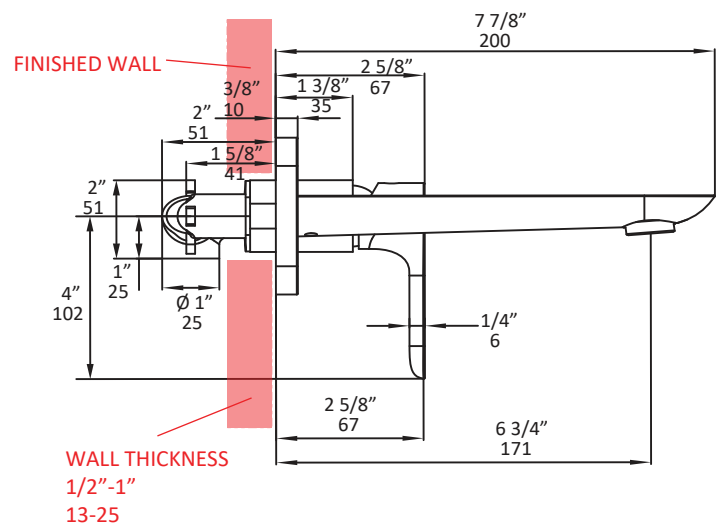

Specifications:

Installation:	wall mount, single lever
Exterior Dimensions:	H: 6" SPOUT: 7 7/8"
Material:	solid brass construction
Water use:	1.2 GPM
Pop-up:	N/A
Finishes:	CR - polished chrome NI - brushed nickel 44 - matte black
Cutout Size:	Ø 1 3/4" handle, Ø 5/8" spout
Accessories included:	- Rough-in # 4114-ROUGH - Trim # 4114-A - Drain #7100-16OF European click-clack drain

LACAVA reserves the right to revise any dimension or information on this sheet without notice. Dimensions are nominal and may vary within an industry accepted tolerance of 1/4\"/>

Revised: 2/14/2020