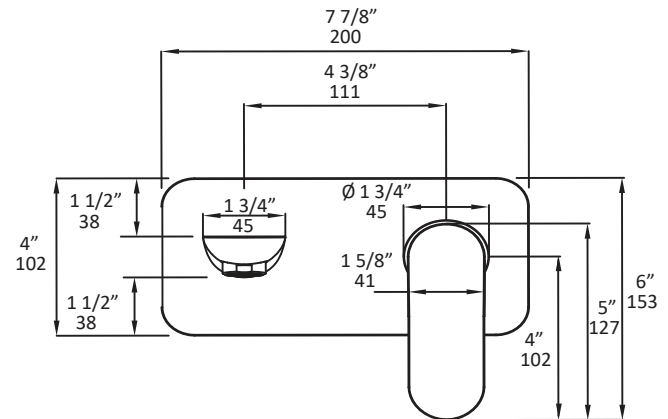

## Specifications:

<b>Installation:</b>	wall mount, single lever
<b>Exterior Dimensions:</b>	H: 6" SPOUT: 7 7/8"
<b>Material:</b>	solid brass construction
<b>Water use:</b>	1.2 GPM
<b>Pop-up:</b>	N/A
<b>Finishes:</b>	CR - polished chrome NI - brushed nickel

<b>Cutout Size:</b>	Ø 1 3/4" handle, Ø 5/8" spout
<b>Accessories included:</b>	- Rough-in # 4114-ROUGH - Trim # 4114-A - Drain #7100-16OF European click-clack drain

LACAVA reserves the right to revise any dimension or information on this sheet without notice. Dimensions are nominal and may vary within an industry accepted tolerance of 1/4". Drawings provided herein are meant to give the user an idea of the product and are not made to scale. Location of plumbing is meant for reference, your specific applications may vary.