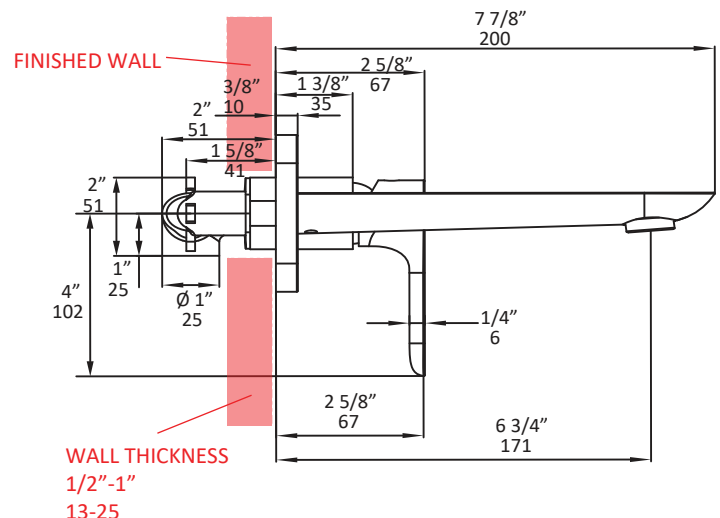

## Specifications:

<b>Installation:</b>	wall mount, single lever
<b>Exterior Dimensions:</b>	H: 6" SPOUT: 7 7/8"
<b>Material:</b>	solid brass construction
<b>Water use:</b>	1.2 GPM
<b>Pop-up:</b>	N/A
<b>Finishes:</b>	CR - polished chrome NI - brushed nickel

<b>Cutout Size:</b>	Ø 1 3/4" handle, Ø 5/8" spout
<b>Accessories included:</b>	- Rough-in # 4114-ROUGH - Trim # 4114-A - Drain #7100-16OF European click-clack drain

LACAVA reserves the right to revise any dimension or information on this sheet without notice. Dimensions are nominal and may vary within an industry accepted tolerance of 1/4". Drawings provided herein are meant to give the user an idea of the product and are not made to scale. Location of plumbing is meant for reference, your specific applications may vary.