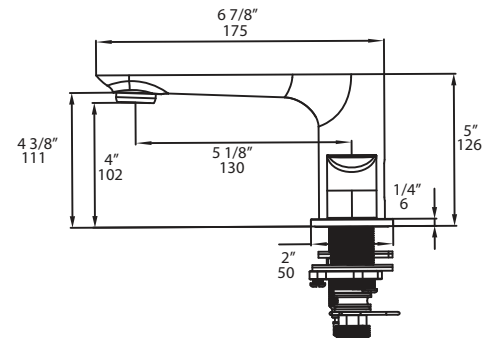

Codes + Standards:

- Meets and exceeds applicable national codes and standards
- CAL-Green compliant
- Compliant with California AB-100

ADA

compliant when installed to specific requirements of this regulation

Recommended Items:

- Replacement parts:
  - R053 ceramic disc cartridge
- European drain with overflow
  - 7100-16OF click-clack drain
  - 7100-13OF grid drain