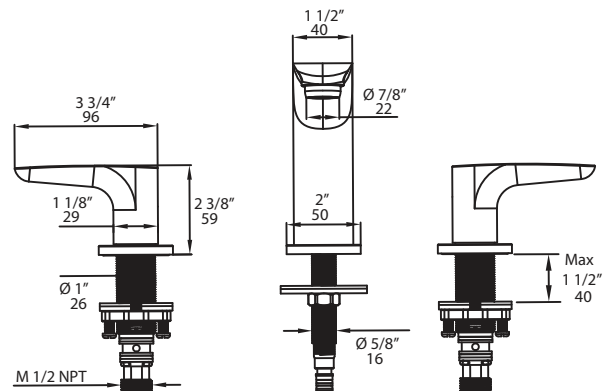

Specifications:

Installation:	deck mount 3-hole, two levers
Exterior Dimensions:	H: 5" SPOUT: 5 1/8"
Material:	solid brass construction
Water use:	1.2 GPM
Pop-up:	no
Finishes:	CR - polished chrome NI - brushed nickel 44 - matte black
Cutout Size:	Ø 1 3/8"
Accessories included:	24" flexible hot/cold water supply lines

Features:

- Brass construction with single ceramic disc cartridges
- Complements the Flou collection

Codes + Standards:

- Meets and exceeds applicable national codes and standards
- CAL-Green compliant
- Compliant with California AB-100

LACAVA reserves the right to revise any dimension or information on this sheet without notice. Dimensions are nominal and may vary within an industry accepted tolerance of 1/4". Drawings provided herein are meant to give the user an idea of the product and are not made to scale. Location of plumbing is meant for reference, your specific application may vary.