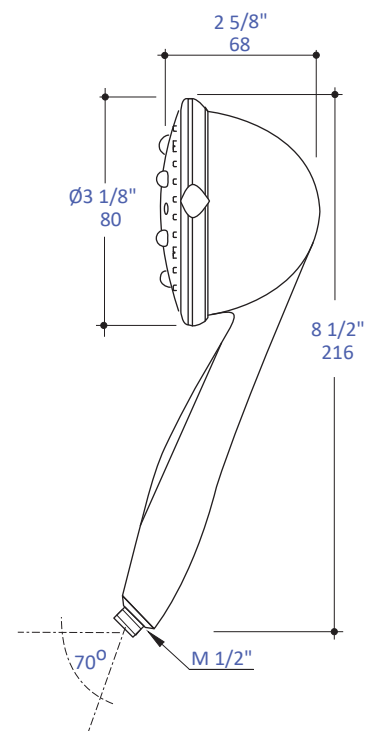

Features:

- Hand-held round shower head with three function variable spray
- Includes 59" flexible hose
- Hook and hand shower wall union sold separately
- Easy-clean nozzles
- Outfitted with a 1.75GPM flow regulator, with backflow prevention, Max. flow rate: 1.8GPM

Finish Options:

- CR-Polished Chrome

Codes + Standards:

- Meets and exceeds applicable national codes
- Meets Cal-green requirement
- Complies with CEC standard

Recommended Accessories:

- Item # 1570: Wall-mount rail with hook for hand-held shower head
- Item #1573A: Hand shower wall union

LACAVA reserves the right to revise any dimension or information on this sheet without notice. Dimensions are nominal and may vary within an industry accepted tolerance of 1/4". Drawings provided herein are meant to give the user an idea of the product and are not made to scale. Location of plumbing is meant for reference, your specific application may vary.