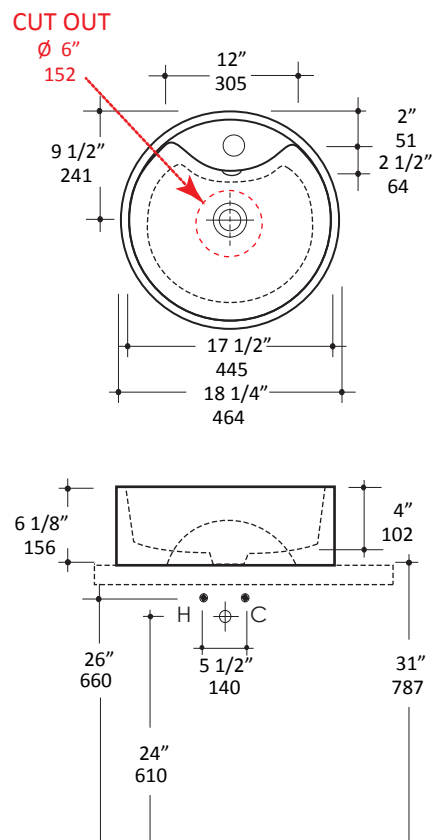

## Specifications:

<b>Installation:</b>	Vessel
<b>Exterior Dimensions:</b>	Ø 18 1/4" x 6 1/8" h
<b>Material:</b>	Porcelain
<b>Weight:</b>	21 lbs
<b>Overflow:</b>	Yes
<b>Finishes:</b>	001 - White
<b>Faucet Holes:</b>	01 - one hole
<b>Cut-out Size:</b>	Ø 6" (template available upon request)
<b>Faucet Hole Size:</b>	Ø 1 3/8"
<b>Drain Hole Size:</b>	Ø 1 3/4"

## Recommended Items:

- Drain with overflow
  - 7100-17

LACAVA reserves the right to revise any dimension or information on this sheet without notice. Dimensions are nominal and may vary within an industry accepted tolerance of 1/4".  
Drawings provided herein are meant to give the user an idea of the product and are not made to scale.  
Revised: 12/11/2024