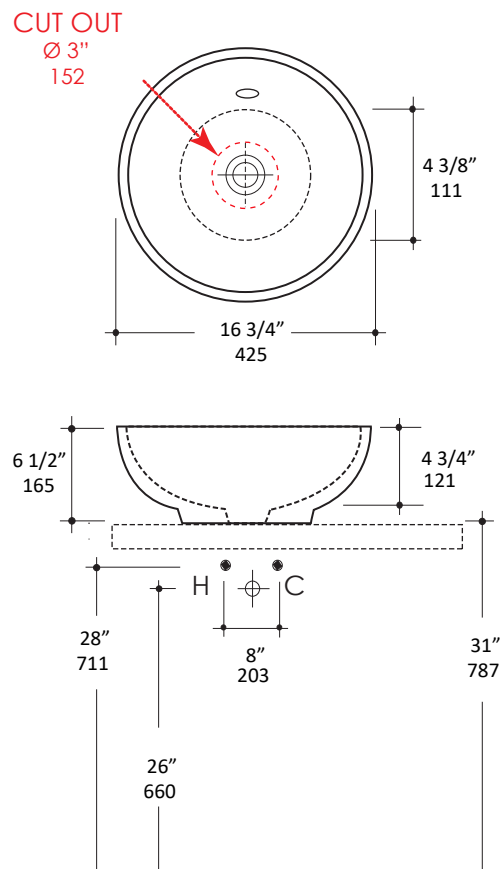

Specifications:

Installation:	Vessel
Exterior Dimensions:	16 3/4" d x 6 1/2" h
Material:	Porcelain
Weight:	11 lbs
Overflow:	Yes
Finishes:	001 - White
Faucet Holes:	n/a
Drain Hole Size:	Ø 1 3/4"
Cut-out Size:	Ø 3" (template available upon request)

LACAVA reserves the right to revise any dimension or information on this sheet without notice. Dimensions are nominal and may vary within an industry accepted tolerance of 1/4". Drawings provided herein are meant to give the user an idea of the product and are not made to scale. Revised: 12/12/2023