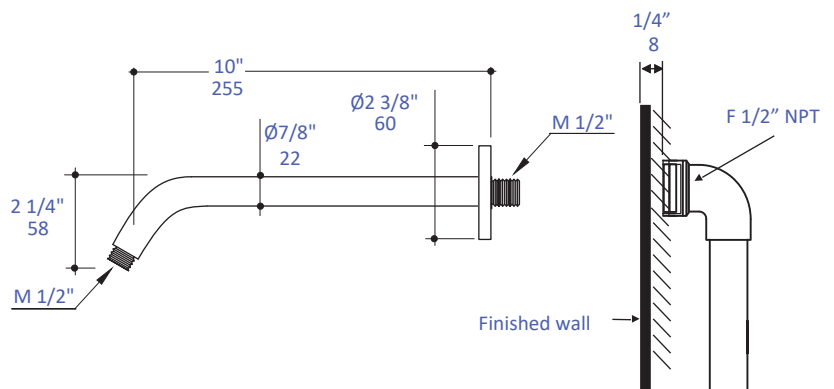

Features:

- Wall-mount angled shower arm with round flange
- Brass construction
- Shower head sold separately

Finish Options:

- CR - Polished Chrome
- PN - Polished Nickel
- NI - Brushed Nickel
- BG - Brushed Gold
- 44 - Matte Black

Recommended Accessories:

- Item #0292: Wall-mount tilting round shower head
- Item #0592: Wall-mount tilting round shower head
- Item #1569: Wall-mount tilting round shower head
- Item #0414: Wall-mount tilting round rain shower head
- Item #0416: Wall-mount tilting round rain shower head
- Item #W1064: Wall-mount tilting square rain shower head
- Item #W1068: Wall-mount tilting square rain shower head

LACAVA reserves the right to revise any dimension or information on this sheet without notice. Dimensions are nominal and may vary within an industry accepted tolerance of 1/4". Drawings provided herein are meant to give the user an idea of the product and are not made to scale. Location of plumbing is meant for reference, your specific application may vary.
Revised: 12/01/2021