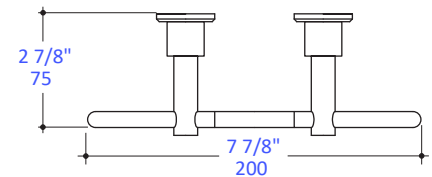

Features:

- Wall-mount towel ring
- Includes mounting hardware
- Stainless steel construction

Finish Options:

- 10 - Polished Stainless Steel
- 21 - Brushed Stainless Steel
- 44 - Matte Black
- MW - Matte White
- BPW - Brass Powder Coated

LACAVA reserves the right to revise any dimension or information on this sheet without notice. Dimensions are nominal and may vary within an industry accepted tolerance of 1/4". Drawings provided herein are meant to give the user an idea of the product and are not made to scale. Location of plumbing is meant for reference, your specific application may vary.