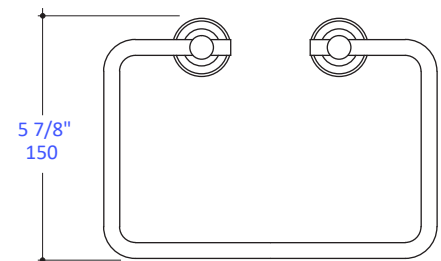

Features:

- Wall-mount towel ring
- Includes mounting hardware
- Stainless steel construction

Finish Options:

- 10 - Polished Stainless Steel
- 21 - Brushed Stainless Steel
- 44 - Matte Black
- MW - Matte White
- BPW - Brass Powder Coated

Recommended Accessories:

- Item #3902: Wall-mount towel bar
- Item #3902L: Wall-mount towel bar
- Item #3904: Wall-mount towel rack with bar
- Item #3908: Wall-mount toilet paper holder
- Item #3913: Wall-mount robe hook

LACAVA reserves the right to revise any dimension or information on this sheet without notice. Dimensions are nominal and may vary within an industry accepted tolerance of 1/4". Drawings provided herein are meant to give the user an idea of the product and are not made to scale. Location of plumbing is meant for reference, your specific application may vary.