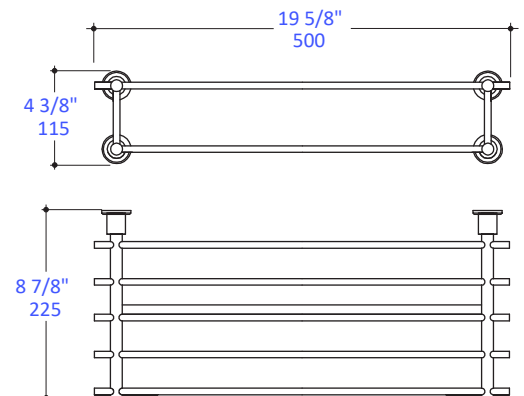

Features:

- Wall-mount towel shelf with built-in towel bar
- Includes mounting hardware
- Stainless steel construction

Finish Options:

- 10 - Polished Stainless Steel
- 21 - Brushed Stainless Steel
- 44 - Matte Black
- MW - Matte White
- BPW - Brass Powder Coated

Recommended Accessories:

- Item #3902: Wall-mount towel bar
- Item #3902L: Wall-mount towel bar
- Item #3920: Wall-mount towel ring
- Item #3908: Wall-mount toilet paper holder
- Item #3913: Wall-mount robe hook

LACAVA reserves the right to revise any dimension or information on this sheet without notice. Dimensions are nominal and may vary within an industry accepted tolerance of 1/4". Drawings provided herein are meant to give the user an idea of the product and are not made to scale. Location of plumbing is meant for reference, your specific application may vary.

Revised: 12/16/2021