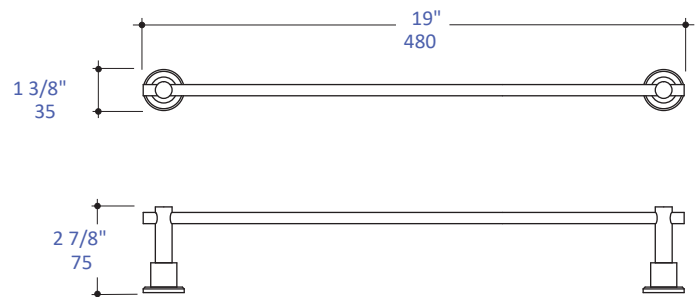

Features:

- Wall-mount towel bar
- Includes mounting hardware
- Stainless steel construction

Finish Options:

- 10 - Polished Stainless Steel
- 21 - Brushed Stainless Steel
- 44 - Matte Black
- MW - Matte White
- BPW - Brass Powder Coated

LACAVA reserves the right to revise any dimension or information on this sheet without notice. Dimensions are nominal and may vary within an industry accepted tolerance of 1/4". Drawings provided herein are meant to give the user an idea of the product and are not made to scale. Location of plumbing is meant for reference, your specific application may vary.