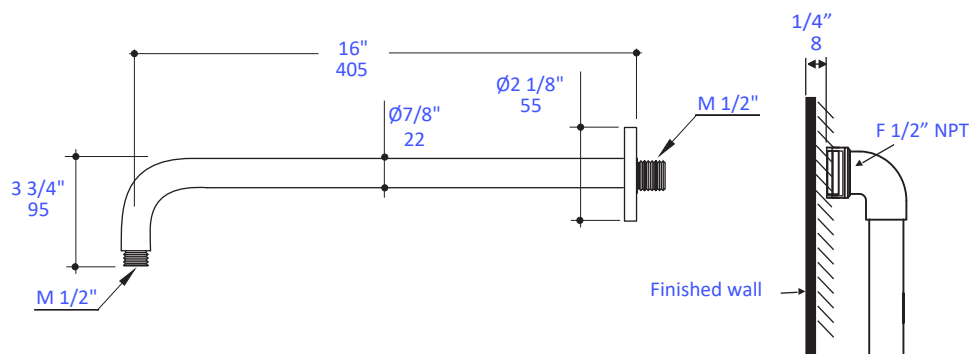

Features:

- Wall-mount shower arm with round flange
- Brass construction
- Shower head sold separately

Finish Options:

- CR - Polished Chrome
- PN - Polished Nickel
- NI - Brushed Nickel
- BG - Brushed Gold
- 44 - Matte Black

Recommended Accessories:

- Item #382: Tilting round rain shower head