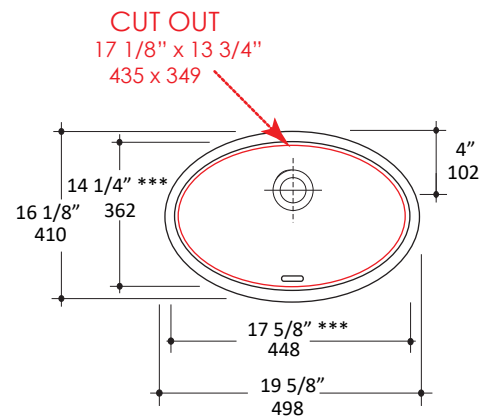

Codes + Standards:

- Meets and exceeds applicable national codes and standards

Recommended Items:

- European drain with overflow
  - 7100-13OF
  - 7100-16OF