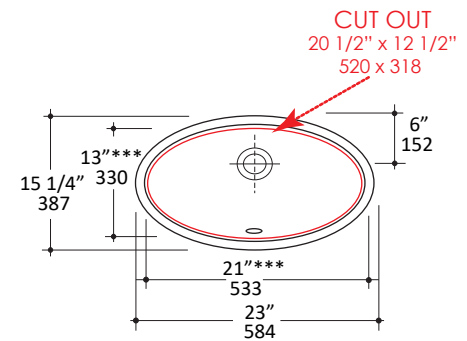

Specifications:

Installation:	Undercounter
Interior Dimensions:	33LA-001: 21" w x 13" d x 6" h
Exterior Dimensions:	33LA-001: 23" w x 15 1/4" d x 7 3/4" h
Material:	Porcelain
Weight:	16lbs
Overflow:	Yes
Finishes:	001 - White
Faucet Holes:	N/A
Drain Hole Size:	Ø 1 3/4"
Cut-out Size:	20 1/2" x 12 1/2"
	(template available upon request)

Features:

- Porcelain sink with overflow
- Single glazed
- Template cut-out is available upon request

Codes + Standards:

- Meets and exceeds applicable national codes and standards

compliant when installed to specific requirements of this regulation

Recommended Items:

- European drain with overflow
 - 7100-13OF
 - 7100-16OF

LACAVA reserves the right to revise any dimension or information on this sheet without notice. Dimensions are nominal and may vary within an industry accepted tolerance of 1/4". Drawings provided herein are meant to give the user an idea of the product and are not made to scale. Revised: 12/18/2023