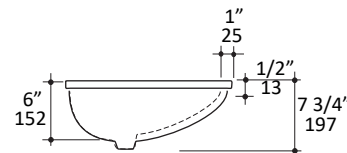

Specifications:

Installation:	Undercounter
Interior Dimensions:	33LA-001: 21" w x 13" d x 6" h
Exterior Dimensions:	33LA-001: 23" w x 15 1/4" d x 7 3/4" h
Material:	Porcelain
Weight:	16lbs
Overflow:	Yes
Finishes:	001 - White
Faucet Holes:	N/A
Drain Hole Size:	Ø 1 3/4"
Cut-out Size:	20 1/2" x 12 1/2"
	(template available upon request)

Recommended Items:

- European drain with overflow
 - 7100-13OF
 - 7100-16OF

LACAVA reserves the right to revise any dimension or information on this sheet without notice. Dimensions are nominal and may vary within an industry accepted tolerance of 1/4". Drawings provided herein are meant to give the user an idea of the product and are not made to scale. Revised: 12/18/2023