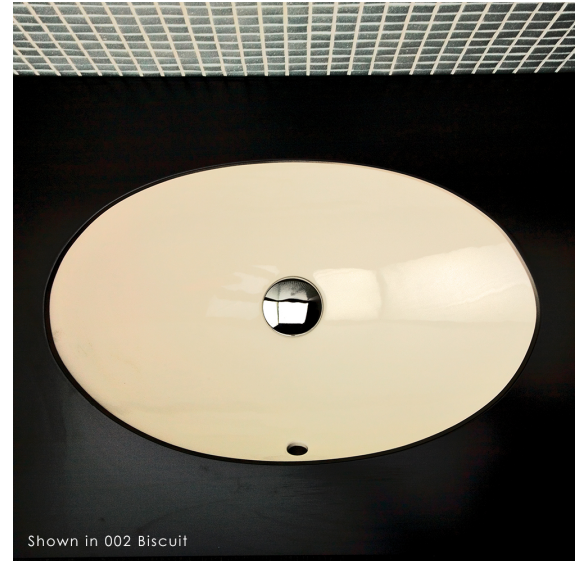

## Specifications:

<b>Installation:</b>	Undercounter
<b>Interior Dimensions:</b>	21" w x 13 1/4" d x 4 3/4" h
<b>Exterior Dimensions:</b>	22 3/4" w x 15" d x 6" h
<b>Material:</b>	Porcelain
<b>Weight:</b>	14lbs
<b>Overflow:</b>	Yes
<b>Finishes:</b>	002 - Biscuit
<b>Faucet Holes:</b>	N/A
<b>Drain Hole Size:</b>	Ø 1 3/4"
<b>Cut-out Size:</b>	33L-002: 20 1/2" x 12 3/4" (template available upon request)

## Features:

- Porcelain sink with overflow
- Single glazed
- Template cut-out is available upon request