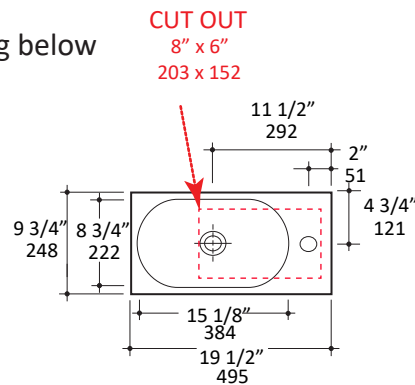

Features:

- Porcelain sink without overflow
- Sink can only be wall-mounted as shown in drawing below
- Wall-mounting brackets are included
- Glazed back
- Unglazed bottom