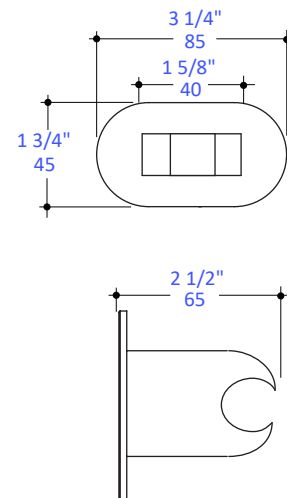

Features:

- Hook for hand-held shower head
- Brass construction
- Shower head and hand shower wall union sold separately

Finish Options:

- CR - Polished Chrome

Recommended Accessories:

- Item #2861: Hand-held shower head with 59" flexible hose
- Item #2063: Hand shower wall union

LACAVA reserves the right to revise any dimension or information on this sheet without notice. Dimensions are nominal and may vary within an industry accepted tolerance of 1/4". Drawings provided herein are meant to give the user an idea of the product and are not made to scale. Location of plumbing is meant for reference, your specific application may vary.
Revised: 6/25/2020