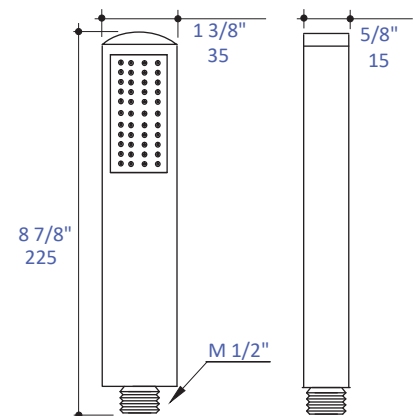

Features:

- Hand-held shower head with fixed jet
- Includes 59" flexible hose
- Hook and hand shower wall union sold separately
- Outfitted with a 1.75GPM flow regulator, with backflow prevention, Max. flow rate: 1.8GPM

Finish Options:

- CR - Polished Chrome

Codes + Standards:

- Meets and exceeds applicable national codes
- Meets Cal-green requirement
- Complies with CEC standard

Recommend Accessories:

- Item # W1470: Wall-mount rail with hook for hand-held shower head
- Item #1873: Hand shower wall union

LACAVA reserves the right to revise any dimension or information on this sheet without notice. Dimensions are nominal and may vary within an industry accepted tolerance of 1/4". Drawings provided herein are meant to give the user an idea of the product and are not made to scale. Location of plumbing is meant for reference, your specific application may vary.