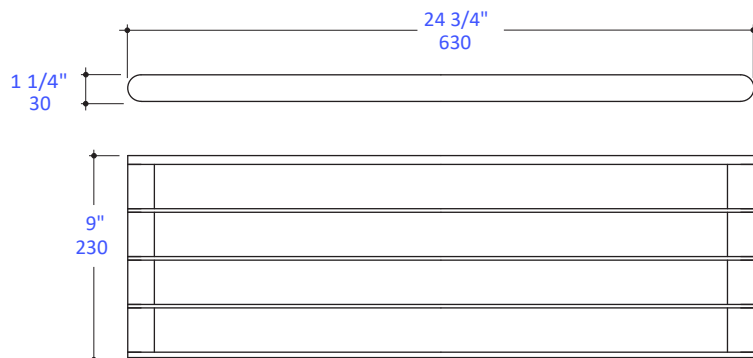

Features:

- Wall-mount towel shelf
- Includes mounting hardware
- Brass construction

Finish Options:

- CR - Polished Chrome

Recommended Accessories:

- Item #2801: Wall-mount towel bar
- Item #2802: Wall-mount towel rack
- Item #2808: Wall-mount toilet paper holder
- Item #2813: Wall-mount robe hook

LACAVA reserves the right to revise any dimension or information on this sheet without notice. Dimensions are nominal and may vary within an industry accepted tolerance of 1/4". Drawings provided herein are meant to give the user an idea of the product and are not made to scale. Location of plumbing is meant for reference, your specific application may vary.