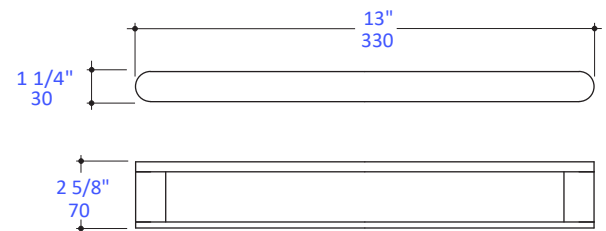

Features:

- Wall-mount towel bar
- Includes mounting hardware
- Brass construction

Finish Options:

- CR - Polished Chrome

Recommended Accessories:

- Item #2802: Wall-mount towel bar
- Item #2804: Wall-mount towel rack
- Item #2808: Wall-mount toilet paper holder
- Item #2813: Wall-mount robe hook

LACAVA reserves the right to revise any dimension or information on this sheet without notice. Dimensions are nominal and may vary within an industry accepted tolerance of 1/4". Drawings provided herein are meant to give the user an idea of the product and are not made to scale. Location of plumbing is meant for reference, your specific application may vary.