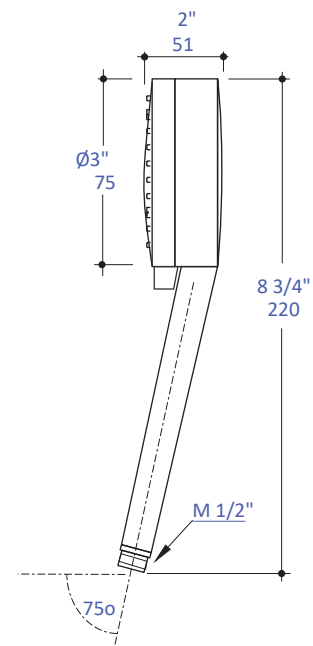

Features:

- Hand-held round shower head with three function variable spray
- Includes 59" flexible hose
- Hook and hand shower wall union sold separately
- Easy-clean nozzles
- Outfitted with a 1.75GPM flow regulator, with backflow prevention, Max. flow rate: 1.8GPM

Finish Options:

- CR-Polished Chrome

Codes + Standards:

- Meets and exceeds applicable national codes
- Meets Cal-green requirement
- Complies with CEC standard

Recommended Accessories:

- Item # 0170: Wall-mount rail with hook for hand-held shower head
- Item #1573A: Hand shower wall union

LACAVA reserves the right to revise any dimension or information on this sheet without notice. Dimensions are nominal and may vary within an industry accepted tolerance of 1/4". Drawings provided herein are meant to give the user an idea of the product and are not made to scale. Location of plumbing is meant for reference, your specific application may vary.