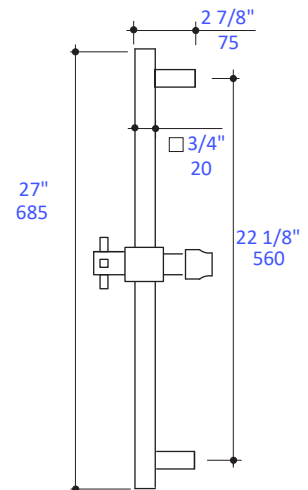

Features:

- Wall-mount square rail with hook for hand-held shower head
- Cross handle to adjust height and direction of hook
- Shower head and hand shower wall union sold separately

Finish Options:

- CR - Polished Chrome

Recommended Accessories:

- Item #2060: Hand-held shower head with 59" flexible hose
- Item #W1473: Hand shower wall union

LACAVA reserves the right to revise any dimension or information on this sheet without notice. Dimensions are nominal and may vary within an industry accepted tolerance of 1/4". Drawings provided herein are meant to give the user an idea of the product and are not made to scale. Location of plumbing is meant for reference, your specific application may vary.