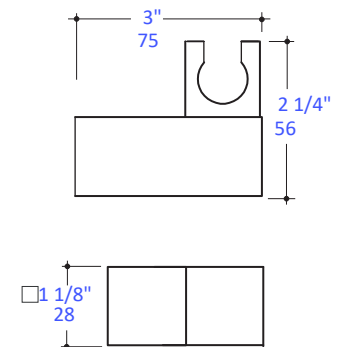

Features:

- Tilting hook for hand-held shower head
- Brass construction
- Shower head and hand shower wall union sold separately

Finish Options:

- CR - Polished Chrome
- NI - Brushed Nickel

Recommended Accessories:

- Item #2060: Hand-held shower head with 59" flexible hose
- Item #W1473: Water intake with square backplate

LACAVA reserves the right to revise any dimension or information on this sheet without notice. Dimensions are nominal and may vary within an industry accepted tolerance of 1/4". Drawings provided herein are meant to give the user an idea of the product and are not made to scale. Location of plumbing is meant for reference, your specific application may vary.
Revised: 6/25/2020