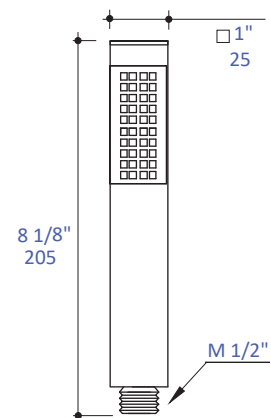

Features:

- Hand-held shower head with fixed jet
- Includes 59" flexible hose
- Hook and hand shower wall union sold separately
- Outfitted with a 1.75GPM flow regulator, with backflow prevention

Finish Options:

- CR - Polished Chrome

Codes + Standards:

- Meets and exceeds applicable national codes
- Meets Cal-green requirement
- Complies with CEC standard

Recommend Accessories:

- Item # 2070: Wall-mount rail with hook for hand-held shower head
- Item #W1473: Hand shower wall union

LACAVA reserves the right to revise any dimension or information on this sheet without notice. Dimensions are nominal and may vary within an industry accepted tolerance of 1/4". Drawings provided herein are meant to give the user an idea of the product and are not made to scale. Location of plumbing is meant for reference, your specific application may vary.

Revised: 11/23/2021