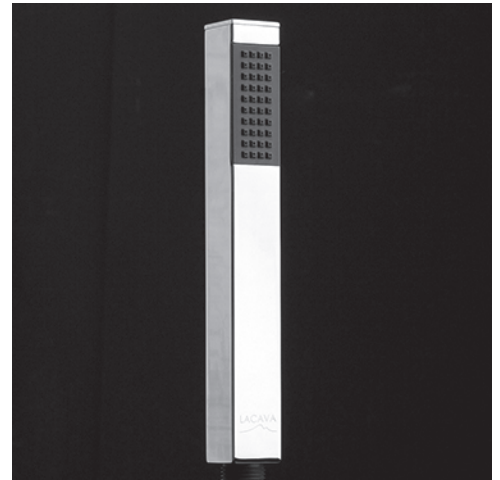

### Features:

---

- Hand-held shower head with fixed jet
- Includes 59" flexible hose
- Hook and hand shower wall union sold separately
- Outfitted with a 1.75GPM flow regulator, with backflow prevention

### Finish Options:

---

- CR - Polished Chrome

### Recommend Accessories:

---

- Item # 2070: Wall-mount rail with hook for hand-held shower head
- Item #W1473: Hand shower wall union

LACAVA reserves the right to revise any dimension or information on this sheet without notice. Dimensions are nominal and may vary within an industry accepted tolerance of 1/4". Drawings provided herein are meant to give the user an idea of the product and are not made to scale. Location of plumbing is meant for reference, your specific application may vary.